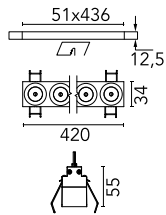

Note

It requires a pre-installation frame, to be ordered separately.