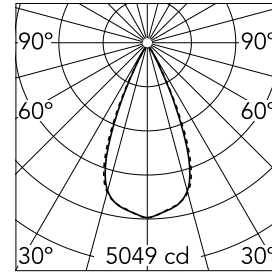

## Light Shadow Fixed No Trim 12 Spots Optic Wide Flood

03.8381.14A - Black/Gold

Recessed integrated luminaire with 12 LED lighting spots. Remote power supply included (220-240V).

### Optical

<b>Lighting type</b>	Direct
<b>LED type</b>	Power LED
<b>Light distribution</b>	Symmetric
<b>Optical type</b>	Wide flood
<b>Beam angle (°)</b>	46
<b>Beam angle C90-270 (°)</b>	46

<b>Beam Angle:</b>	46°		
<b>h(m)</b>	<b>E(lx)</b>	<b>D(m)</b>	
1	5049	0.84	
2	1262	1.69	
3	561	2.53	
4	316	3.38	
5	202	4.22	

Luminous flux luminaire  
2742 lm (EXTREME CUT OFF)

### Physical

<b>Color</b>	Black/Gold
<b>Orientation</b>	Fixed
<b>Recessed depth (mm)</b>	75
<b>Weight (kg)</b>	0.66
<b>Length (mm)</b>	420