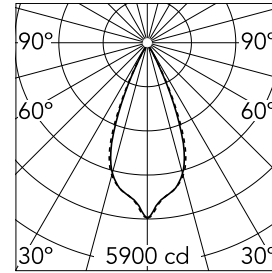

## Light Shadow Fixed No Trim 12 Spots Optic Wide Flood

03.8380.40A - White/Chrome

Recessed integrated luminaire with 12 LED lighting spots. Remote power supply included (220-240V).

### Main specifications

<b>Number of heads</b>	1	<b>Net lumen (lm)</b>	2830
<b>Lamp category</b>	LED	<b>Mountings</b>	Ceiling recessed
<b>Power (W)</b>	32.4W	<b>Environment</b>	Indoor dry location
<b>CCT (K)</b>	3000K		
<b>CRI</b>	90		

### Optical

<b>Lighting type</b>	Direct
<b>LED type</b>	Power LED
<b>Light distribution</b>	Symmetric
<b>Optical type</b>	Wide flood
<b>Beam angle (°)</b>	44
<b>Beam angle C90-270 (°)</b>	44

Beam Angle:	44°	
	h(m)	E(lx) D(m)
1	5900	0.80
2	1475	1.60
3	656	2.40
4	369	3.19
5	236	3.99

### Physical

<b>Color</b>	White/Chrome
<b>Orientation</b>	Fixed
<b>Recessed depth (mm)</b>	75
<b>Weight (kg)</b>	0.66
<b>Length (mm)</b>	420