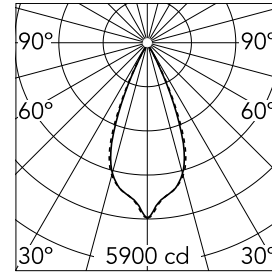

Light Shadow Fixed No Trim 12 Spots Optic Wide Flood

03.8380.14A - Black/Chrome

Recessed integrated luminaire with 12 LED lighting spots. Remote power supply included (220-240V).

Main specifications

Number of heads	1	Net lumen (lm)	2830
Lamp category	LED	Mountings	Ceiling recessed
Power (W)	32.4W	Environment	Indoor
CCT (K)	3000K		
CRI	90		

Optical

Lighting type	Direct
LED type	Power LED
Light distribution	Symmetric
Optical type	Wide flood
Beam angle (°)	44
Beam angle C90-270 (°)	44

Beam Angle:	44°		
h(m)	E(lx)	D(m)	
1	5900	0.80	
2	1475	1.60	
3	656	2.40	
4	369	3.19	
5	236	3.99	

Luminous flux luminaire
2830 lm (EXTREME CUT OFF)

Electrical

Frequency (Hz)	50/60	Emergency	Without
Voltage (V)	220.00	Insulation class	II
Dimmable	No		
Driver	Remote		
Driver type	Electronic		

Physical

Color	Black/Chrome
Orientation	Fixed
Recessed depth (mm)	75
Weight (kg)	0.66
Length (mm)	420