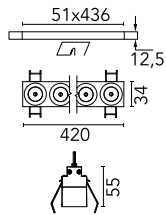

Light Shadow Fixed No Trim 12 Spots Optic Wide Flood

03.8380.14A - Black/Chrome

Recessed integrated luminaire with 12 LED lighting spots. Remote power supply included (220-240V).

Main specifications

Number of heads	1	Net lumen (lm)	2830
Lamp category	LED	Mountings	Ceiling recessed
Power (W)	32.4W	Environment	Indoor
CCT (K)	3000K		
CRI	90		

Optical

Lighting type	Direct
LED type	Power LED
Light distribution	Symmetric
Optical type	Wide flood
Beam angle (°)	44
Beam angle C90-270 (°)	44

Beam Angle:	44°		
h(m)	E(lx)	D(m)	
1	5900	0.80	
2	1475	1.60	
3	656	2.40	
4	369	3.19	
5	236	3.99	

Luminous flux luminaire
2830 lm (EXTREME CUT OFF)

Electrical

Frequency (Hz)	50/60	Emergency	Without
Voltage (V)	220.00	Insulation class	II
Dimmable	No		
Driver	Remote		
Driver type	Electronic		

Physical

Color	Black/Chrome
Orientation	Fixed
Recessed depth (mm)	75
Weight (kg)	0.66
Length (mm)	420