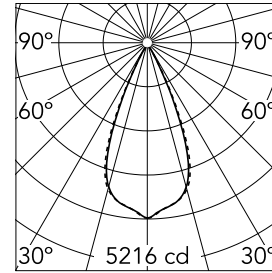

Light Shadow Fixed No Trim 12 Spots Optic Wide Flood

■ 03.8378.14A - Black/White

Recessed integrated luminaire with 12 LED lighting spots. Remote power supply included (220-240V).

Main specifications

Number of heads	1	Net lumen (lm)	2799
Lamp category	LED	Mountings	Ceiling recessed
Power (W)	32.4W	Environment	Indoor dry location
CCT (K)	3000K		
CRI	90		

Optical

Lighting type	Direct
LED type	Power LED
Light distribution	Symmetric
Optical type	Wide flood
Beam angle (°)	45
Beam angle C90-270 (°)	45

Beam Angle: 45°		
h(m)	E(lx)	D(m)
1	5216	0.83
2	1304	1.67
3	580	2.50
4	326	3.34
5	209	4.17

Luminous flux luminaire
2799 lm (EXTREME CUT OFF)

Electrical

Frequency (Hz)	50/60	Insulation class	II
Voltage (V)	220.00		
Dimmable	No		
Driver	Remote included		
Emergency	Without		

Physical

Color	Black/White
Orientation	Fixed
Recessed depth (mm)	75
Weight (kg)	0.66
Length (mm)	420