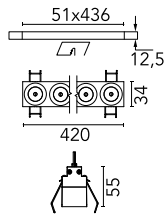

Light Shadow Fixed No Trim 12 Spots Optic Wide Flood

■ 03.8378.14A - Black/White

Recessed integrated luminaire with 12 LED lighting spots. Remote power supply included (220-240V).

Main specifications

Number of heads	1	Net lumen (lm)	2799
Lamp category	LED	Mountings	Ceiling recessed
Power (W)	32.4W	Environment	Indoor dry location
CCT (K)	3000K		
CRI	90		

Optical

Lighting type	Direct
LED type	Power LED
Light distribution	Symmetric
Optical type	Wide flood
Beam angle (°)	45
Beam angle C90-270 (°)	45

Beam Angle: 45°		
h(m)	E(lx)	D(m)
1	5216	0.83
2	1304	1.67
3	580	2.50
4	326	3.34
5	209	4.17

Luminous flux luminaire
2799 lm (EXTREME CUT OFF)

Electrical

Frequency (Hz)	50/60	Insulation class	II
Voltage (V)	220.00		
Dimmable	No		
Driver	Remote included		
Emergency	Without		

Physical

Color	Black/White
Orientation	Fixed
Recessed depth (mm)	75
Weight (kg)	0.66
Length (mm)	420