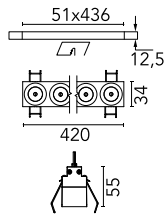

Light Shadow Fixed No Trim 12 Spots Optic Wide Flood

03.8377.40A - White/Gold

Recessed integrated luminaire with 12 LED lighting spots. Remote power supply included (220-240V).

Main specifications

Number of heads	1	Net lumen (lm)	2597
Lamp category	LED	Mountings	Ceiling recessed
Power (W)	32.4W	Environment	Indoor dry location
CCT (K)	2700K		
CRI	90		

Optical

Lighting type	Direct
LED type	Power LED
Light distribution	Symmetric
Optical type	Wide flood
Beam angle (°)	46
Beam angle C90-270 (°)	46

Beam Angle:	46°	
h(m)	E(lx)	D(m)
1	4784	0.84
2	1196	1.69
3	532	2.53
4	299	3.38
5	191	4.22

Luminous flux luminaire
2597 lm (EXTREME CUT OFF)

Electrical

Frequency (Hz)	50/60	Insulation class	II
Voltage (V)	220.00		
Dimmable	No		
Driver	Remote included		
Emergency	Without		

Physical

Color	White/Gold
Orientation	Fixed
Recessed depth (mm)	75
Weight (kg)	0.66
Length (mm)	420