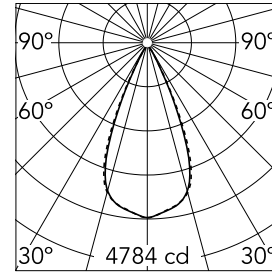

Light Shadow Fixed No Trim 12 Spots Optic Wide Flood

03.8377.40A - White/Gold

Recessed integrated luminaire with 12 LED lighting spots. Remote power supply included (220-240V).

Main specifications

Number of heads	1	Net lumen (lm)	2597
Lamp category	LED	Mountings	Ceiling recessed
Power (W)	32.4W	Environment	Indoor dry location
CCT (K)	2700K		
CRI	90		

Optical

Lighting type	Direct
LED type	Power LED
Light distribution	Symmetric
Optical type	Wide flood
Beam angle (°)	46
Beam angle C90-270 (°)	46

Beam Angle:	46°	
h(m)	E(lx)	D(m)
1	4784	0.84
2	1196	1.69
3	532	2.53
4	299	3.38
5	191	4.22

Luminous flux luminaire
2597 lm (EXTREME CUT OFF)

Electrical

Frequency (Hz)	50/60	Insulation class	II
Voltage (V)	220.00		
Dimmable	No		
Driver	Remote included		
Emergency	Without		

Physical

Color	White/Gold
Orientation	Fixed
Recessed depth (mm)	75
Weight (kg)	0.66
Length (mm)	420