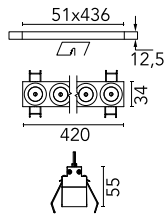

Light Shadow Fixed No Trim 12 Spots Optic Wide Flood

■ 03.8375.40A - White/Black

Recessed integrated luminaire with 12 LED lighting spots. Remote power supply included (220-240V).

Main specifications

Number of heads	1	Net lumen (lm)	2666
Lamp category	LED	Mountings	Ceiling recessed
Power (W)	32.4W	Environment	Indoor dry location
CCT (K)	2700K		
CRI	90		

Optical

Lighting type	Direct
LED type	Power LED
Light distribution	Symmetric
Optical type	Wide flood
Beam angle (°)	46
Beam angle C90-270 (°)	46

Beam Angle: 46°

h(m)	E(lx)	D(m)
1	5058	0.84
2	1264	1.69
3	562	2.53
4	316	3.38
5	202	4.22

Luminous flux luminaire
2666 lm (EXTREME CUT OFF)

Electrical

Frequency (Hz)	50/60	Insulation class	II
Voltage (V)	220.00		
Dimmable	No		
Driver	Remote included		
Emergency	Without		

Physical

Color	White/Black
Orientation	Fixed
Recessed depth (mm)	75
Weight (kg)	0.66
Length (mm)	420