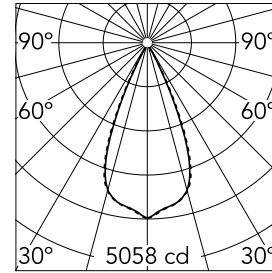

Light Shadow Fixed No Trim 12 Spots Optic Wide Flood

■ 03.8375.40A - White/Black

Recessed integrated luminaire with 12 LED lighting spots. Remote power supply included (220-240V).

Main specifications

Number of heads	1	Net lumen (lm)	2666
Lamp category	LED	Mountings	Ceiling recessed
Power (W)	32.4W	Environment	Indoor dry location
CCT (K)	2700K		
CRI	90		

Optical

Lighting type	Direct
LED type	Power LED
Light distribution	Symmetric
Optical type	Wide flood
Beam angle (°)	46
Beam angle C90-270 (°)	46

Beam Angle: 46°

h(m)	E(lx)	D(m)
1	5058	0.84
2	1264	1.69
3	562	2.53
4	316	3.38
5	202	4.22

Luminous flux luminaire
2666 lm (EXTREME CUT OFF)

Electrical

Frequency (Hz)	50/60	Insulation class	II
Voltage (V)	220.00		
Dimmable	No		
Driver	Remote included		
Emergency	Without		

Physical

Color	White/Black
Orientation	Fixed
Recessed depth (mm)	75
Weight (kg)	0.66
Length (mm)	420