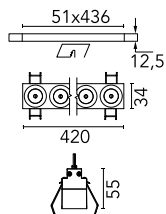

Light Shadow Fixed No Trim 12 Spots Optic Wide Flood

■ □ 03.8374.14A - Black/White

Recessed integrated luminaire with 12 LED lighting spots. Remote power supply included (220-240V).

Main specifications

Number of heads	1	Net lumen (lm)	2652
Lamp category	LED	Mountings	Ceiling recessed
Power (W)	32.4W	Environment	Indoor
CCT (K)	2700K		
CRI	90		

Optical

Lighting type	Direct
LED type	Power LED
Light distribution	Symmetric
Optical type	Wide flood
Beam angle (°)	45
Beam angle C90-270 (°)	45

Beam Angle:	45°		
h(m)	E(lx)	D(m)	
1	4942	0.83	
2	1235	1.67	
3	549	2.50	
4	309	3.34	
5	198	4.17	

Luminous flux luminaire
2652 lm (EXTREME CUT OFF)

Electrical

Frequency (Hz)	50/60	Emergency	Without
Voltage (V)	220.00	Insulation class	II
Dimmable	No		
Driver	Remote		
Driver type	Electronic		

Physical

Color	Black/White
Orientation	Fixed
Recessed depth (mm)	75
Weight (kg)	0.66
Length (mm)	420