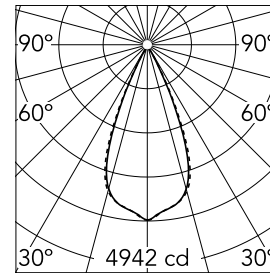

Light Shadow Fixed No Trim 12 Spots Optic Wide Flood

■ □ 03.8374.14A - Black/White

Recessed integrated luminaire with 12 LED lighting spots. Remote power supply included (220-240V).

Main specifications

Number of heads	1	Net lumen (lm)	2652
Lamp category	LED	Mountings	Ceiling recessed
Power (W)	32.4W	Environment	Indoor
CCT (K)	2700K		
CRI	90		

Optical

Lighting type	Direct
LED type	Power LED
Light distribution	Symmetric
Optical type	Wide flood
Beam angle (°)	45
Beam angle C90-270 (°)	45

Beam Angle:	45°		
h(m)	E(lx)	D(m)	
1	4942	0.83	
2	1235	1.67	
3	549	2.50	
4	309	3.34	
5	198	4.17	

Luminous flux luminaire
2652 lm (EXTREME CUT OFF)

Electrical

Frequency (Hz)	50/60	Emergency	Without
Voltage (V)	220.00	Insulation class	II
Dimmable	No		
Driver	Remote		
Driver type	Electronic		

Physical

Color	Black/White
Orientation	Fixed
Recessed depth (mm)	75
Weight (kg)	0.66
Length (mm)	420