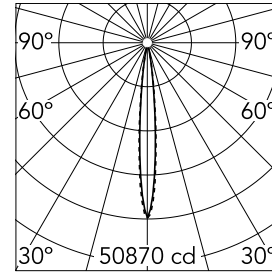

## Light Shadow Fixed No Trim 12 Spots Optic Spot

03.8882.40A - White/Chrome

Recessed integrated luminaire with 12 LED lighting spots. Remote power supply included (220-240V).

### Optical

<b>Lighting type</b>	Direct
<b>LED type</b>	Power LED
<b>Light distribution</b>	Symmetric
<b>Optical type</b>	Spot
<b>Beam angle (°)</b>	10
<b>Beam angle C90-270 (°)</b>	10

<b>Beam Angle:</b>	10°		
<b>h(m)</b>	<b>E(lx)</b>	<b>D(m)</b>	
1	50870	0.18	
2	12718	0.36	
3	5652	0.55	
4	3179	0.73	
5	2035	0.91	

Luminous flux luminaire  
2888 lm (EXTREME CUT OFF)

### Physical

<b>Color</b>	White/Chrome
<b>Orientation</b>	Fixed
<b>Recessed depth (mm)</b>	75
<b>Weight (kg)</b>	0.66
<b>Length (mm)</b>	420