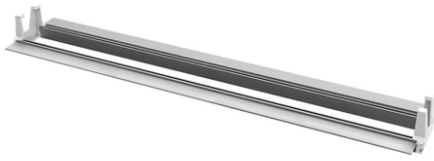

Light Shadow Fixed No Trim 12 Spots Optic Spot

■ 03.8881.40A - White/Black

Recessed integrated luminaire with 12 LED lighting spots. Remote power supply included (220-240V).

Main specifications

Number of heads	1	Net lumen (lm)	2773
Lamp category	LED	Mountings	Ceiling recessed
Power (W)	32.4W	Environment	Indoor dry location
CCT (K)	3000K		
CRI	90		

Optical

Lighting type	Direct
LED type	Power LED
Light distribution	Symmetric
Optical type	Spot
Beam angle (°)	10
Beam angle C90-270 (°)	10

Beam Angle:	10°		
	h(m)	E(lx)	D(m)
	1	50052	0.18
	2	12513	0.36
	3	5561	0.54
	4	3128	0.72
	5	2002	0.90

Luminous flux luminaire
2773 lm (EXTREME CUT OFF)

Electrical

Frequency (Hz)	50/60	Insulation class	II
Voltage (V)	220.00		
Dimmable	No		
Driver	Remote included		
Emergency	Without		

Physical

Color	White/Black
Orientation	Fixed
Recessed depth (mm)	75
Weight (kg)	0.66
Length (mm)	420

Note

It requires a pre-installation frame, to be ordered separately.

Light Shadow Fixed No Trim 12 Spots Optic Spot

Pre-installation Frame
08.0513.00

Accessory for mounting of No Trim
continuous line.
08.0052.90