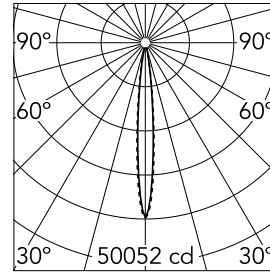

Light Shadow Fixed No Trim 12 Spots Optic Spot

■ 03.8881.40A - White/Black

Recessed integrated luminaire with 12 LED lighting spots. Remote power supply included (220-240V).

Main specifications

Number of heads	1	Net lumen (lm)	2773
Lamp category	LED	Mountings	Ceiling recessed
Power (W)	32.4W	Environment	Indoor dry location
CCT (K)	3000K		
CRI	90		

Optical

Lighting type	Direct
LED type	Power LED
Light distribution	Symmetric
Optical type	Spot
Beam angle (°)	10
Beam angle C90-270 (°)	10

Beam Angle:	10°		
	h(m)	E(lx)	D(m)
	1	50052	0.18
	2	12513	0.36
	3	5561	0.54
	4	3128	0.72
	5	2002	0.90

Luminous flux luminaire
2773 lm (EXTREME CUT OFF)

Electrical

Frequency (Hz)	50/60	Insulation class	II
Voltage (V)	220.00		
Dimmable	No		
Driver	Remote included		
Emergency	Without		

Physical

Color	White/Black
Orientation	Fixed
Recessed depth (mm)	75
Weight (kg)	0.66
Length (mm)	420