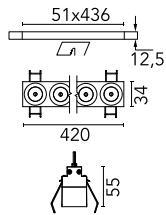

Light Shadow Fixed No Trim 12 Spots Optic Spot

■ 03.8881.40A - White/Black

Recessed integrated luminaire with 12 LED lighting spots. Remote power supply included (220-240V).

Main specifications

Number of heads	1	Net lumen (lm)	2773
Lamp category	LED	Mountings	Ceiling recessed
Power (W)	32.4W	Environment	Indoor dry location
CCT (K)	3000K		
CRI	90		

Optical

Lighting type	Direct
LED type	Power LED
Light distribution	Symmetric
Optical type	Spot
Beam angle (°)	10
Beam angle C90-270 (°)	10

Beam Angle:	10°		
	h(m)	E(lx)	D(m)
	1	50052	0.18
	2	12513	0.36
	3	5561	0.54
	4	3128	0.72
	5	2002	0.90

Luminous flux luminaire
2773 lm (EXTREME CUT OFF)

Electrical

Frequency (Hz)	50/60	Insulation class	II
Voltage (V)	220.00		
Dimmable	No		
Driver	Remote included		
Emergency	Without		

Physical

Color	White/Black
Orientation	Fixed
Recessed depth (mm)	75
Weight (kg)	0.66
Length (mm)	420