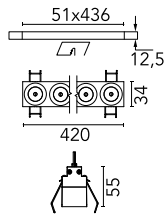

Light Shadow Fixed No Trim 12 Spots Optic Spot

03.8877.40A - White/Black

Recessed integrated luminaire with 12 LED lighting spots. Remote power supply included (220-240V).

Main specifications

Number of heads	1	Net lumen (lm)	2627
Lamp category	LED	Mountings	Ceiling recessed
Power (W)	32.4W	Environment	Indoor dry location
CCT (K)	2700K		
CRI	90		

Optical

Lighting type	Direct
LED type	Power LED
Light distribution	Symmetric
Optical type	Spot
Beam angle (°)	10
Beam angle C90-270 (°)	10

Beam Angle:	10°		
h(m)	E(lx)	D(m)	
1	47418	0.18	
2	11854	0.36	
3	5269	0.54	
4	2964	0.72	
5	1897	0.90	

Luminous flux luminaire
2627 lm (EXTREME CUT OFF)

Electrical

Frequency (Hz)	50/60	Insulation class	II
Voltage (V)	220.00		
Dimmable	No		
Driver	Remote included		
Emergency	Without		

Physical

Color	White/Black
Orientation	Fixed
Recessed depth (mm)	75
Weight (kg)	0.66
Length (mm)	420