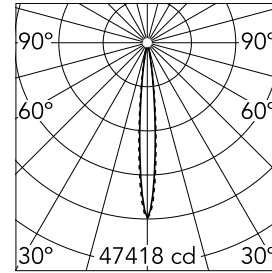

Light Shadow Fixed No Trim 12 Spots Optic Spot

03.8877.40A - White/Black

Recessed integrated luminaire with 12 LED lighting spots. Remote power supply included (220-240V).

Main specifications

Number of heads	1	Net lumen (lm)	2627
Lamp category	LED	Mountings	Ceiling recessed
Power (W)	32.4W	Environment	Indoor dry location
CCT (K)	2700K		
CRI	90		

Optical

Lighting type	Direct
LED type	Power LED
Light distribution	Symmetric
Optical type	Spot
Beam angle (°)	10
Beam angle C90-270 (°)	10

Beam Angle:	10°		
h(m)	E(lx)	D(m)	
1	47418	0.18	
2	11854	0.36	
3	5269	0.54	
4	2964	0.72	
5	1897	0.90	

Luminous flux luminaire
2627 lm (EXTREME CUT OFF)

Electrical

Frequency (Hz)	50/60	Insulation class	II
Voltage (V)	220.00		
Dimmable	No		
Driver	Remote included		
Emergency	Without		

Physical

Color	White/Black
Orientation	Fixed
Recessed depth (mm)	75
Weight (kg)	0.66
Length (mm)	420