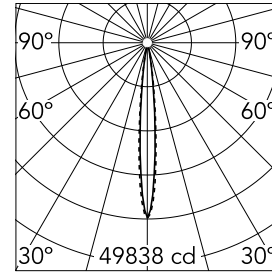

## Light Shadow Fixed No Trim 12 Spots Optic Spot

03.8876.40A - White/White

Recessed integrated luminaire with 12 LED lighting spots. Remote power supply included (220-240V).

### Optical

<b>Lighting type</b>	Direct
<b>LED type</b>	Power LED
<b>Light distribution</b>	Symmetric
<b>Optical type</b>	Spot
<b>Beam angle (°)</b>	10
<b>Beam angle C90-270 (°)</b>	10

<b>Beam Angle:</b>	10°		
	<b>h(m)</b>	<b>E(lx)</b>	<b>D(m)</b>
1	49838	0.17	
2	12459	0.35	
3	5538	0.52	
4	3115	0.70	
5	1994	0.87	

Luminous flux luminaire  
2724 lm (EXTREME CUT OFF)

### Physical

<b>Color</b>	White/White
<b>Orientation</b>	Fixed
<b>Recessed depth (mm)</b>	75
<b>Weight (kg)</b>	0.66
<b>Length (mm)</b>	420