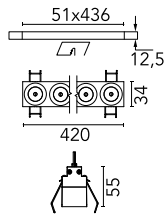

Electrical

Frequency (Hz)	50/60	Insulation class	II
Voltage (V)	220.00		
Dimmable	No		
Driver	Remote included		
Emergency	Without