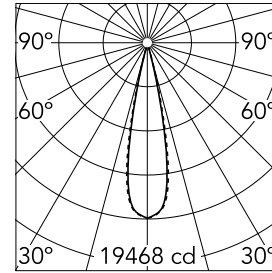

Light Shadow Fixed No Trim 12 Spots Optic Medium

■ 03.9271.40A - White/Black

Recessed integrated luminaire with 12 LED lighting spots. Remote power supply included (220-240V).

Main specifications

Number of heads	1	Net lumen (lm)	2847
Lamp category	LED	Mountings	Ceiling recessed
Power (W)	32.4W	Environment	Indoor
CCT (K)	3000K		
CRI	90		

Optical

Lighting type	Direct
LED type	Power LED
Light distribution	Symmetric
Optical type	Medium
Beam angle (°)	22
Beam angle C90-270 (°)	22

Beam Angle:	22°		
h(m)	E(lx)	D(m)	
1	19468	0.39	
2	4867	0.78	
3	2163	1.17	
4	1217	1.56	
5	779	1.95	

Luminous flux luminaire
2847 lm (EXTREME CUT OFF)

Electrical

Frequency (Hz)	50/60	Emergency	Without
Voltage (V)	220.00	Insulation class	II
Dimmable	No		
Driver	Remote		
Driver type	Electronic		

Physical

Color	White/Black
Orientation	Fixed
Recessed depth (mm)	75
Weight (kg)	0.66
Length (mm)	420