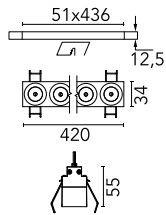

Light Shadow Fixed No Trim 12 Spots Optic Medium

■ 03.9271.40A - White/Black

Recessed integrated luminaire with 12 LED lighting spots. Remote power supply included (220-240V).

Main specifications

Number of heads	1	Net lumen (lm)	2847
Lamp category	LED	Mountings	Ceiling recessed
Power (W)	32.4W	Environment	Indoor
CCT (K)	3000K		
CRI	90		

Optical

Lighting type	Direct
LED type	Power LED
Light distribution	Symmetric
Optical type	Medium
Beam angle (°)	22
Beam angle C90-270 (°)	22

Beam Angle:	22°		
h(m)	E(lx)	D(m)	
1	19468	0.39	
2	4867	0.78	
3	2163	1.17	
4	1217	1.56	
5	779	1.95	

Luminous flux luminaire
2847 lm (EXTREME CUT OFF)

Electrical

Frequency (Hz)	50/60	Emergency	Without
Voltage (V)	220.00	Insulation class	II
Dimmable	No		
Driver	Remote		
Driver type	Electronic		

Physical

Color	White/Black
Orientation	Fixed
Recessed depth (mm)	75
Weight (kg)	0.66
Length (mm)	420