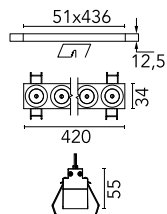

### Main specifications

|                        |       |                       |                  |
|------------------------|-------|-----------------------|------------------|
| <b>Number of heads</b> | 1     | <b>Net lumen (lm)</b> | 2678             |
| <b>Lamp category</b>   | LED   | <b>Mountings</b>      | Ceiling recessed |
| <b>Power (W)</b>       | 32.4W | <b>Environment</b>    | Indoor           |
| <b>CCT (K)</b>         | 2700K |                       |                  |
| <b>CRI</b>             | 90    |                       |                  |

### Physical

|                            |            |
|----------------------------|------------|
| <b>Color</b>               | White/Gold |
| <b>Orientation</b>         | Fixed      |
| <b>Recessed depth (mm)</b> | 75         |
| <b>Weight (kg)</b>         | 0.66       |
| <b>Length (mm)</b>         | 420        |