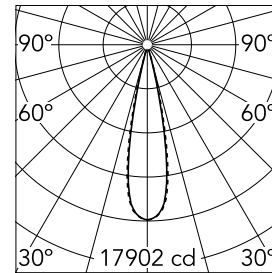

### Optical

|                               |           |
|-------------------------------|-----------|
| <b>Lighting type</b>          | Direct    |
| <b>LED type</b>               | Power LED |
| <b>Light distribution</b>     | Symmetric |
| <b>Optical type</b>           | Medium    |
| <b>Beam angle (°)</b>         | 22        |
| <b>Beam angle C90-270 (°)</b> | 22        |

### Physical

|                            |            |
|----------------------------|------------|
| <b>Color</b>               | White/Gold |
| <b>Orientation</b>         | Fixed      |
| <b>Recessed depth (mm)</b> | 75         |
| <b>Weight (kg)</b>         | 0.66       |
| <b>Length (mm)</b>         | 420        |