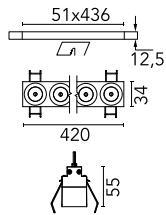

Light Shadow Fixed No Trim 12 Spots Optic Medium

03.9261.40A - White/Black

Recessed integrated luminaire with 12 LED lighting spots. Remote power supply included (220-240V).

Main specifications

Number of heads	1	Net lumen (lm)	2698
Lamp category	LED	Mountings	Ceiling recessed
Power (W)	32.4W	Environment	Indoor
CCT (K)	2700K		
CRI	90		

Optical

Lighting type	Direct
LED type	Power LED
Light distribution	Symmetric
Optical type	Medium
Beam angle (°)	22
Beam angle C90-270 (°)	22

Beam Angle:	22°		
h(m)	E(lx)	D(m)	
1	18443	0.39	
2	4611	0.78	
3	2049	1.17	
4	1153	1.56	
5	738	1.95	

Luminous flux luminaire
2698 lm (EXTREME CUT OFF)

Electrical

Frequency (Hz)	50/60	Emergency	Without
Voltage (V)	220.00	Insulation class	II
Dimmable	No		
Driver	Remote		
Driver type	Electronic		

Physical

Color	White/Black
Orientation	Fixed
Recessed depth (mm)	75
Weight (kg)	0.66
Length (mm)	420