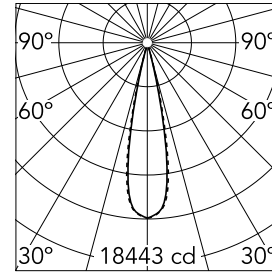

Light Shadow Fixed No Trim 12 Spots Optic Medium

03.9261.40A - White/Black

Recessed integrated luminaire with 12 LED lighting spots. Remote power supply included (220-240V).

Main specifications

Number of heads	1	Net lumen (lm)	2698
Lamp category	LED	Mountings	Ceiling recessed
Power (W)	32.4W	Environment	Indoor
CCT (K)	2700K		
CRI	90		

Optical

Lighting type	Direct
LED type	Power LED
Light distribution	Symmetric
Optical type	Medium
Beam angle (°)	22
Beam angle C90-270 (°)	22

Beam Angle:	22°		
h(m)	E(lx)	D(m)	
1	18443	0.39	
2	4611	0.78	
3	2049	1.17	
4	1153	1.56	
5	738	1.95	

Luminous flux luminaire
2698 lm (EXTREME CUT OFF)

Electrical

Frequency (Hz)	50/60	Emergency	Without
Voltage (V)	220.00	Insulation class	II
Dimmable	No		
Driver	Remote		
Driver type	Electronic		

Physical

Color	White/Black
Orientation	Fixed
Recessed depth (mm)	75
Weight (kg)	0.66
Length (mm)	420