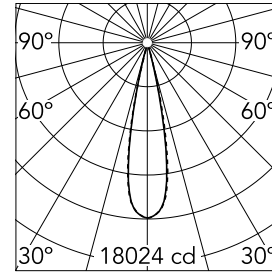

Light Shadow Fixed No Trim 12 Spots Optic Medium

03.9260.40A - White/White

Recessed integrated luminaire with 12 LED lighting spots. Remote power supply included (220-240V).

Main specifications

Number of heads	1	Net lumen (lm)	2696
Lamp category	LED	Mountings	Ceiling recessed
Power (W)	32.4W	Environment	Indoor dry location
CCT (K)	2700K		
CRI	90		

Optical

Lighting type	Direct
LED type	Power LED
Light distribution	Symmetric
Optical type	Medium
Beam angle (°)	22
Beam angle C90-270 (°)	22

Beam Angle:	22°		
	h(m)	E(lx)	D(m)
1	18024	0.39	
2	4506	0.78	
3	2003	1.17	
4	1126	1.56	
5	721	1.95	

Luminous flux luminaire
2696 lm (EXTREME CUT OFF)

Electrical

Frequency (Hz)	50/60	Insulation class	II
Voltage (V)	220.00		
Dimmable	No		
Driver	Remote included		
Emergency	Without		

Physical

Color	White/White
Orientation	Fixed
Recessed depth (mm)	75
Weight (kg)	0.66
Length (mm)	420