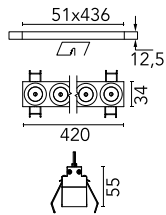

Light Shadow Fixed No Trim 12 Spots Optic Medium

03.9260.40A - White/White

Recessed integrated luminaire with 12 LED lighting spots. Remote power supply included (220-240V).

Main specifications

Number of heads	1	Net lumen (lm)	2696
Lamp category	LED	Mountings	Ceiling recessed
Power (W)	32.4W	Environment	Indoor dry location
CCT (K)	2700K		
CRI	90		

Optical

Lighting type	Direct
LED type	Power LED
Light distribution	Symmetric
Optical type	Medium
Beam angle (°)	22
Beam angle C90-270 (°)	22

Beam Angle:	22°		
	h(m)	E(lx)	D(m)
1	18024	0.39	
2	4506	0.78	
3	2003	1.17	
4	1126	1.56	
5	721	1.95	

Luminous flux luminaire
2696 lm (EXTREME CUT OFF)

Electrical

Frequency (Hz)	50/60	Insulation class	II
Voltage (V)	220.00		
Dimmable	No		
Driver	Remote included		
Emergency	Without		

Physical

Color	White/White
Orientation	Fixed
Recessed depth (mm)	75
Weight (kg)	0.66
Length (mm)	420