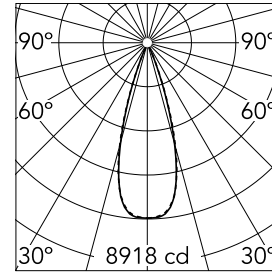

Light Shadow Fixed No Trim 12 Spots Optic Flood

03.9277.40A - White/Chrome

Recessed integrated luminaire with 12 LED lighting spots. Remote power supply included (220-240V).

Main specifications

Number of heads	1	Net lumen (lm)	2880
Lamp category	LED	Mountings	Ceiling recessed
Power (W)	32.4W	Environment	Indoor dry location
CCT (K)	3000K		
CRI	90		

Optical

Lighting type	Direct
LED type	Power LED
Light distribution	Symmetric
Optical type	Flood
Beam angle (°)	33
Beam angle C90-270 (°)	33

Beam Angle:	33°	
h(m)	E(lx)	D(m)
1	8918	0.60
2	2230	1.19
3	991	1.79
4	557	2.38
5	357	2.98

Luminous flux luminaire
2880 lm (EXTREME CUT OFF)

Electrical

Frequency (Hz)	50/60	Insulation class	II
Voltage (V)	220.00		
Dimmable	No		
Driver	Remote included		
Emergency	Without		

Physical

Color	White/Chrome
Orientation	Fixed
Recessed depth (mm)	75
Weight (kg)	0.66
Length (mm)	420