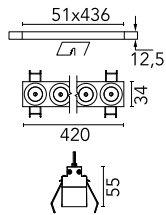

Light Shadow Fixed No Trim 12 Spots Optic Flood

03.9277.40A - White/Chrome

Recessed integrated luminaire with 12 LED lighting spots. Remote power supply included (220-240V).

Main specifications

Number of heads	1	Net lumen (lm)	2880
Lamp category	LED	Mountings	Ceiling recessed
Power (W)	32.4W	Environment	Indoor dry location
CCT (K)	3000K		
CRI	90		

Optical

Lighting type	Direct
LED type	Power LED
Light distribution	Symmetric
Optical type	Flood
Beam angle (°)	33
Beam angle C90-270 (°)	33

Beam Angle:	33°	
h(m)	E(lx)	D(m)
1	8918	0.60
2	2230	1.19
3	991	1.79
4	557	2.38
5	357	2.98

Luminous flux luminaire
2880 lm (EXTREME CUT OFF)

Electrical

Frequency (Hz)	50/60	Insulation class	II
Voltage (V)	220.00		
Dimmable	No		
Driver	Remote included		
Emergency	Without		

Physical

Color	White/Chrome
Orientation	Fixed
Recessed depth (mm)	75
Weight (kg)	0.66
Length (mm)	420