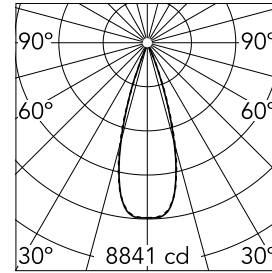

Light Shadow Fixed No Trim 12 Spots Optic Flood

03.9275.14A - Black/White

Recessed integrated luminaire with 12 LED lighting spots. Remote power supply included (220-240V).

Main specifications

Number of heads	1	Net lumen (lm)	2836
Lamp category	LED	Mountings	Ceiling recessed
Power (W)	32.4W	Environment	Indoor dry location
CCT (K)	3000K		
CRI	90		

Optical

Lighting type	Direct
LED type	Power LED
Light distribution	Symmetric
Optical type	Flood
Beam angle (°)	33
Beam angle C90-270 (°)	33

Beam Angle:	33°		
h(m)	E(lx)	D(m)	
1	8841	0.59	
2	2210	1.18	
3	982	1.78	
4	553	2.37	
5	354	2.96	

Luminous flux luminaire
2836 lm (EXTREME CUT OFF)

Electrical

Frequency (Hz)	50/60	Insulation class	II
Voltage (V)	220.00		
Dimmable	No		
Driver	Remote included		
Emergency	Without		

Physical

Color	Black/White
Orientation	Fixed
Recessed depth (mm)	75
Weight (kg)	0.66
Length (mm)	420