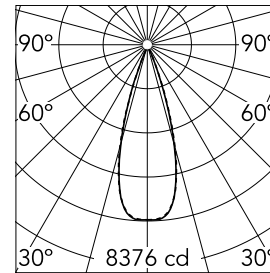

Light Shadow Fixed No Trim 12 Spots Optic Flood

■ 03.9265.14A - Black/White

Recessed integrated luminaire with 12 LED lighting spots. Remote power supply included (220-240V).

Main specifications

Number of heads	1	Net lumen (lm)	2687
Lamp category	LED	Mountings	Ceiling recessed
Power (W)	32.4W	Environment	Indoor dry location
CCT (K)	2700K		
CRI	90		

Optical

Lighting type	Direct
LED type	Power LED
Light distribution	Symmetric
Optical type	Flood
Beam angle (°)	33
Beam angle C90-270 (°)	33

Beam Angle:	33°	
h(m)	E(lx)	D(m)
1	8376	0.59
2	2094	1.18
3	931	1.78
4	523	2.37
5	335	2.96

Luminous flux luminaire
2687 lm (EXTREME CUT OFF)

Electrical

Frequency (Hz)	50/60	Insulation class	II
Voltage (V)	220.00		
Dimmable	No		
Driver	Remote included		
Emergency	Without		

Physical

Color	Black/White
Orientation	Fixed
Recessed depth (mm)	75
Weight (kg)	0.66
Length (mm)	420