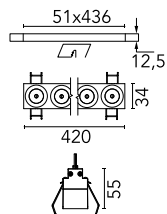

Light Shadow Fixed No Trim 12 Spots Optic Flood

■ 03.9265.14A - Black/White

Recessed integrated luminaire with 12 LED lighting spots. Remote power supply included (220-240V).

Main specifications

Number of heads	1	Net lumen (lm)	2687
Lamp category	LED	Mountings	Ceiling recessed
Power (W)	32.4W	Environment	Indoor dry location
CCT (K)	2700K		
CRI	90		

Optical

Lighting type	Direct
LED type	Power LED
Light distribution	Symmetric
Optical type	Flood
Beam angle (°)	33
Beam angle C90-270 (°)	33

Beam Angle:	33°	
h(m)	E(lx)	D(m)
1	8376	0.59
2	2094	1.18
3	931	1.78
4	523	2.37
5	335	2.96

Luminous flux luminaire
2687 lm (EXTREME CUT OFF)

Electrical

Frequency (Hz)	50/60	Insulation class	II
Voltage (V)	220.00		
Dimmable	No		
Driver	Remote included		
Emergency	Without		

Physical

Color	Black/White
Orientation	Fixed
Recessed depth (mm)	75
Weight (kg)	0.66
Length (mm)	420