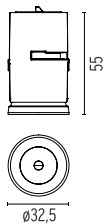

Light Shadow DOTS - Single Spot Module. Set of 4 Spots

03.8613.40A - White

LED lighting module, with low glare, to be inserted in the recessed frames (not included), installation through a bayonet system with interchangeable spots. Available in one-light versions and groups of two and four lights. Driver not included, the driver has to be directly connected to the embedding frames.

Main specifications

Number of heads	4	Net lumen (lm)	801
Lamp category	LED	Mountings	Recessed
Power (W)	10.8W	Environment	Indoor dry location
CCT (K)	3000K		
CRI	90		

Optical

Lighting type	Direct
LED type	Power LED
Light distribution	Symmetric
Optical type	Spot
Beam angle (°)	10
Beam angle C90-270 (°)	10

Beam Angle: 10°

h(m)	E(lx)	D(m)
1	14660	0.17
2	3665	0.35
3	1629	0.52
4	916	0.70
5	586	0.87

Luminous flux luminaire
801 lm

Electrical

Voltage (V)	4x3	Emergency	Without
Current (mA)	900	Insulation class	III
Dimmable	Yes		
Driver	Remote excluded		
Driver type	Non Dimmable, Dimmable 0-10V, Dimmable Casambi, Dimmable DALI		

Physical

Color	White
Orientation	Fixed
Recessed depth (mm)	75
Weight (kg)	0.20
Spot diameter (mm)	32.5