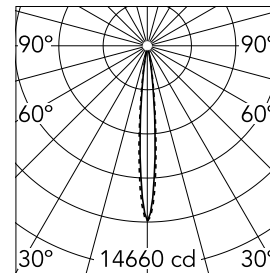

### Main specifications

<b>Number of heads</b>	4	<b>Net lumen (lm)</b>	801
<b>Lamp category</b>	LED	<b>Mountings</b>	Recessed
<b>Power (W)</b>	10.8W	<b>Environment</b>	Indoor dry location
<b>CCT (K)</b>	3000K		
<b>CRI</b>	90		

### Optical

<b>Lighting type</b>	Direct
<b>LED type</b>	Power LED
<b>Light distribution</b>	Symmetric
<b>Optical type</b>	Spot
<b>Beam angle (°)</b>	10
<b>Beam angle C90-270 (°)</b>	10

Beam Angle: 10°

h(m)	E(lx)	D(m)
1	14660	0.17
2	3665	0.35
3	1629	0.52
4	916	0.70
5	586	0.87

### Physical

<b>Color</b>	White
<b>Orientation</b>	Fixed
<b>Recessed depth (mm)</b>	75
<b>Weight (kg)</b>	0.20
<b>Spot diameter (mm)</b>	32.5