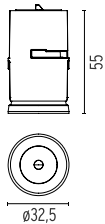

Main specifications

Number of heads	1	Net lumen (lm)	752
Lamp category	LED	Mountings	Recessed
Power (W)	10.8W	Environment	Indoor
CCT (K)	2700K		
CRI	90		

Optical

Lighting type	Direct
LED type	Power LED
Light distribution	Symmetric
Optical type	Flood
Beam angle (°)	33
Beam angle C90-270 (°)	33

Beam Angle: 33°

h(m)	E(lx)	D(m)
1	2330	0.60
2	582	1.19
3	259	1.79
4	146	2.38
5	93	2.98

Luminous flux luminaire
752 lm

Electrical

Voltage (V)	3	Insulation class	III
Dimmable	Yes		
Driver	Remote		
Driver type	Electronic, Electronic dimmable 1-10V, Electronic dimmable DALI		
Emergency	Without		

Physical

Color	Chrome
Orientation	Fixed
Recessed depth (mm)	75
Weight (kg)	0.20
Spot diameter (mm)	32.5

Light Shadow DOTS - Single Spot Module. Set of 4 Spots

Pre-installation frame. 4L – int 43
08.0582.00