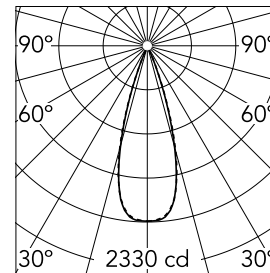

Light Shadow DOTS - Single Spot Module. Set of 4 Spots

03.8612.06A - Chrome

LED lighting module, with low glare, to be inserted in the recessed frames (not included), installation through a bayonet system with interchangeable spots. Available in one-light versions and groups of two and four lights. Driver not included, the driver has to be directly connected to the embedding frames.

Main specifications

Number of heads	1	Net lumen (lm)	752
Lamp category	LED	Mountings	Recessed
Power (W)	10.8W	Environment	Indoor
CCT (K)	2700K		
CRI	90		

Optical

Lighting type	Direct
LED type	Power LED
Light distribution	Symmetric
Optical type	Flood
Beam angle (°)	33
Beam angle C90-270 (°)	33

Physical

Color	Chrome
Orientation	Fixed
Recessed depth (mm)	75
Weight (kg)	0.20
Spot diameter (mm)	32.5

Light Shadow DOTS - Single Spot Module. Set of 4 Spots

Pre-installation frame. 4L – int 43
08.0582.00