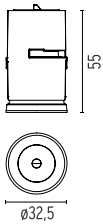

### Optical

<b>Lighting type</b>	Direct
<b>LED type</b>	Power LED
<b>Light distribution</b>	Symmetric
<b>Optical type</b>	Spot
<b>Beam angle (°)</b>	10
<b>Beam angle C90-270 (°)</b>	10

Beam Angle: 10°

h(m)	E(lx)	D(m)
------	-------	------

1	13076	0.18
---	-------	------

2	3269	0.36
---	------	------

3	1453	0.54
---	------	------

4	817	0.72
---	-----	------

5	523	0.90
---	-----	------

Luminous flux luminaire  
724 lm

### Physical

<b>Color</b>	Black
<b>Orientation</b>	Fixed
<b>Recessed depth (mm)</b>	75
<b>Weight (kg)</b>	0.20
<b>Spot diameter (mm)</b>	32.5