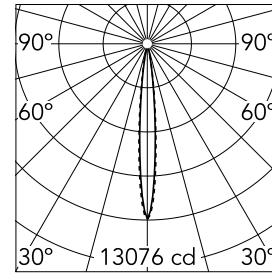

### Main specifications

<b>Number of heads</b>	4	<b>Net lumen (lm)</b>	724
<b>Lamp category</b>	LED	<b>Mountings</b>	Recessed
<b>Power (W)</b>	10.8W	<b>Environment</b>	Indoor dry location
<b>CCT (K)</b>	2700K		
<b>CRI</b>	90		

### Optical

<b>Lighting type</b>	Direct
<b>LED type</b>	Power LED
<b>Light distribution</b>	Symmetric
<b>Optical type</b>	Spot
<b>Beam angle (°)</b>	10
<b>Beam angle C90-270 (°)</b>	10

Beam Angle: 10°

h(m)	E(lx)	D(m)
------	-------	------

### Physical

<b>Color</b>	Black
<b>Orientation</b>	Fixed
<b>Recessed depth (mm)</b>	75
<b>Weight (kg)</b>	0.20
<b>Spot diameter (mm)</b>	32.5