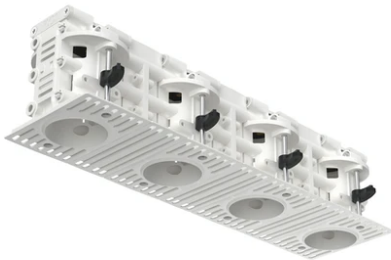

Pre-installation frame. 4L – int 70
08.0584.00

70 mm divider to keep the spacing
between spots when putting together
70 mm modules
08.0586.00

Continuous current power supply
220/240V – 50/60Hz. Adjustable Current
300mA-13W / 350mA-15W / 400mA-18W
/ 450mA-20W / 500mA-22W / 550mA-
24W / 600mA-27W / 650mA-29W /
700mA-31W / 750mA-32W / 800mA-33W
/ 850mA-35W / 900mA-38W / 950mA-
40W / 1000/1050mA-42W
60.9162