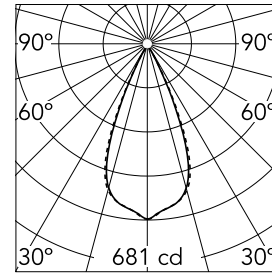

Beam Angle: 45°

Luminous flux luminaire
366 lm

Electrical

Voltage (V)	3	Insulation class	III
Dimmable	Yes		
Driver	Remote		
Driver type	Electronic, Electronic dimmable 1-10V, Electronic dimmable DALI		
Emergency	Without		

Physical

Color	White
Orientation	Fixed
Recessed depth (mm)	75
Weight (kg)	0.10
Spot diameter (mm)	32.5