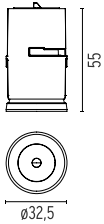

Light Shadow DOTS - Single Spot Module. Set of 2 Spots

03.8646.40A - White

LED lighting module, with low glare, to be inserted in the recessed frames (not included), installation through a bayonet system with interchangeable spots. Available in one-light versions and groups of two and four lights. Driver not included, the driver has to be directly connected to the embedding frames.

Main specifications

Number of heads	1	Net lumen (lm)	366
Lamp category	LED	Mountings	Recessed
Power (W)	5.4W	Environment	Indoor
CCT (K)	2700K		
CRI	90		

Optical

Lighting type	Direct
LED type	Power LED
Light distribution	Symmetric
Optical type	Wide flood
Beam angle (°)	45
Beam angle C90-270 (°)	45

Beam Angle: 45°

Luminous flux luminaire
366 lm

Electrical

Voltage (V)	3	Insulation class	III
Dimmable	Yes		
Driver	Remote		
Driver type	Electronic, Electronic dimmable 1-10V, Electronic dimmable DALI		
Emergency	Without		

Physical

Color	White
Orientation	Fixed
Recessed depth (mm)	75
Weight (kg)	0.10
Spot diameter (mm)	32.5