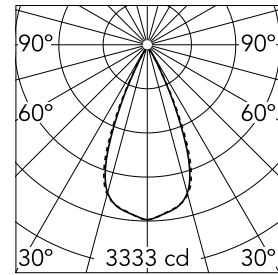

Light Shadow Adjustable Trim Dali Version 8 Spots Optic Wide Flood

03.7323.40ADA - White/Gold

Recessed integrated luminaire with 8 LED lighting spots. Remote power supply included (220-240V).

Main specifications

Number of heads	1	Net lumen (lm)	1809
Lamp category	LED	Mountings	Ceiling recessed
Power (W)	21.6W	Environment	Indoor dry location
CCT (K)	3000K		
CRI	90		

Optical

Lighting type	Direct
LED type	Power LED
Light distribution	Symmetric
Optical type	Wide flood
Beam angle (°)	46
Beam angle C90-270 (°)	46

Physical

Color	White/Gold	Tilt (°)	30
Orientation	Adjustable	Length (mm)	296
Trim	yes		
Recessed depth (mm)	75		
Weight (kg)	0.50		

Note

Pre-Installation frame not required.