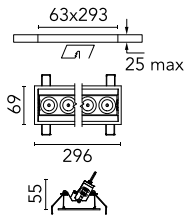

Number of heads	1	Net lumen (lm)	1809
Lamp category	LED	Mountings	Ceiling recessed
Power (W)	21.6W	Environment	Indoor dry location
CCT (K)	3000K		
CRI	90		

Optical

Lighting type	Direct
LED type	Power LED
Light distribution	Symmetric
Optical type	Wide flood
Beam angle (°)	46
Beam angle C90-270 (°)	46

Beam Angle:	46°		
	h(m)	E(lx)	D(m)
	1	3333	0.84
	2	833	1.69
	3	370	2.53
	4	208	3.38
	5	133	4.22

Luminous flux luminaire
1809 lm (EXTREME CUT OFF)

Electrical

Frequency (Hz)	50/60	Emergency	Without
Voltage (V)	220.00	Insulation class	II
Dimmable	Yes		
Driver	Remote included		
Driver type	Dimmable DALI		
	1		

Physical

Color	White/Gold	Tilt (°)	30
Orientation	Adjustable	Length (mm)	296
Trim	yes		
Recessed depth (mm)	75		
Weight (kg)	0.50		

Note

Pre-Installation frame not required.