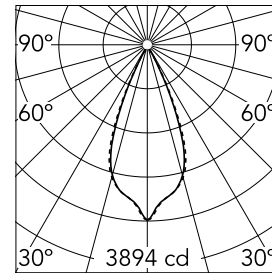

Light Shadow Adjustable Trim Dali Version 8 Spots Optic Wide Flood

03.7322.40ADA - White/Chrome

Recessed integrated luminaire with 8 LED lighting spots. Remote power supply included (220-240V).

Main specifications

Number of heads	1	Net lumen (lm)	1868
Lamp category	LED	Mountings	Ceiling recessed
Power (W)	21.6W	Environment	Indoor dry location
CCT (K)	3000K		
CRI	90		

Optical

Lighting type	Direct
LED type	Power LED
Light distribution	Symmetric
Optical type	Wide flood
Beam angle (°)	44
Beam angle C90-270 (°)	44

Physical

Color	White/Chrome	Tilt (°)	30
Orientation	Adjustable	Length (mm)	296
Trim	yes		
Recessed depth (mm)	75		
Weight (kg)	0.50		

Note

Pre-Installation frame not required.