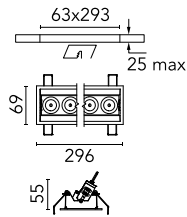

Number of heads	1	Net lumen (lm)	1868
Lamp category	LED	Mountings	Ceiling recessed
Power (W)	21.6W	Environment	Indoor dry location
CCT (K)	3000K		
CRI	90		

Optical

Lighting type	Direct
LED type	Power LED
Light distribution	Symmetric
Optical type	Wide flood
Beam angle (°)	44
Beam angle C90-270 (°)	44

Beam Angle:	44°		
	h(m)	E(lx)	D(m)
	1	3894	0.80
	2	973	1.60
	3	433	2.40
	4	243	3.19
	5	156	3.99

Luminous flux luminaire
1868 lm (EXTREME CUT OFF)

Electrical

Frequency (Hz)	50/60	Emergency	Without
Voltage (V)	220.00	Insulation class	II
Dimmable	Yes		
Driver	Remote included		
Driver type	Dimmable DALI		
	1		

Physical

Color	White/Chrome	Tilt (°)	30
Orientation	Adjustable	Length (mm)	296
Trim	yes		
Recessed depth (mm)	75		
Weight (kg)	0.50		

Note

Pre-Installation frame not required.