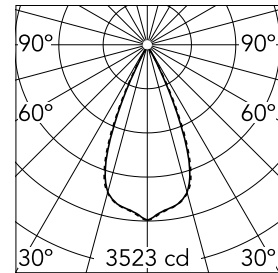

Number of heads	1	Net lumen (lm)	1858
Lamp category	LED	Mountings	Ceiling recessed
Power (W)	21.6W	Environment	Indoor dry location
CCT (K)	3000K		
CRI	90		

Optical

Lighting type	Direct
LED type	Power LED
Light distribution	Symmetric
Optical type	Wide flood
Beam angle (°)	46
Beam angle C90-270 (°)	46

Physical

Color	White/Black	Tilt (°)	30
Orientation	Adjustable	Length (mm)	296
Trim	yes		
Recessed depth (mm)	75		
Weight (kg)	0.50		

Note

Pre-Installation frame not required.