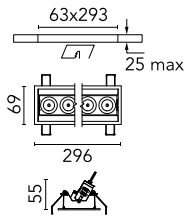

Number of heads	1	Net lumen (lm)	1858
Lamp category	LED	Mountings	Ceiling recessed
Power (W)	21.6W	Environment	Indoor dry location
CCT (K)	3000K		
CRI	90		

Optical

Lighting type	Direct
LED type	Power LED
Light distribution	Symmetric
Optical type	Wide flood
Beam angle (°)	46
Beam angle C90-270 (°)	46

Beam Angle:	46°		
	h(m)	E(lx)	D(m)
	1	3523	0.84
	2	881	1.69
	3	391	2.53
	4	220	3.38
	5	141	4.22

Luminous flux luminaire
1858 lm (EXTREME CUT OFF)

Electrical

Frequency (Hz)	50/60	Emergency	Without
Voltage (V)	220.00	Insulation class	II
Dimmable	Yes		
Driver	Remote included		
Driver type	Dimmable DALI		
	1		

Physical

Color	White/Black	Tilt (°)	30
Orientation	Adjustable	Length (mm)	296
Trim	yes		
Recessed depth (mm)	75		
Weight (kg)	0.50		

Note

Pre-Installation frame not required.