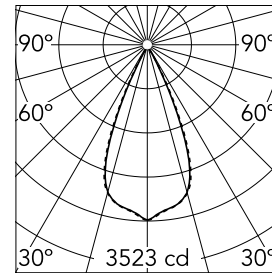

Number of heads	1	Net lumen (lm)	1858
Lamp category	LED	Mountings	Ceiling recessed
Power (W)	21.6W	Environment	Indoor dry location
CCT (K)	3000K		
CRI	90		

Optical

Lighting type	Direct
LED type	Power LED
Light distribution	Symmetric
Optical type	Wide flood
Beam angle (°)	46
Beam angle C90-270 (°)	46

Physical

Color	Black/Black	Tilt (°)	30
Orientation	Adjustable	Length (mm)	296
Trim	yes		
Recessed depth (mm)	75		
Weight (kg)	0.50		

Note

Pre-Installation frame not required.