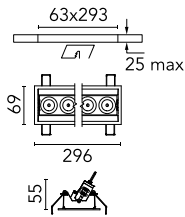

Number of heads	1	Net lumen (lm)	1858
Lamp category	LED	Mountings	Ceiling recessed
Power (W)	21.6W	Environment	Indoor dry location
CCT (K)	3000K		
CRI	90		

Optical

Lighting type	Direct
LED type	Power LED
Light distribution	Symmetric
Optical type	Wide flood
Beam angle (°)	46
Beam angle C90-270 (°)	46

Beam Angle: 46°

h(m)	E(lx)	D(m)
1	3523	0.84
2	881	1.69
3	391	2.53
4	220	3.38
5	141	4.22

Luminous flux luminaire
1858 lm (EXTREME CUT OFF)

Electrical

Frequency (Hz)	50/60	Emergency	Without
Voltage (V)	220.00	Insulation class	II
Dimmable	Yes		
Driver	Remote included		
Driver type	Dimmable DALI		
	1		

Physical

Color	Black/Black	Tilt (°)	30
Orientation	Adjustable	Length (mm)	296
Trim	yes		
Recessed depth (mm)	75		
Weight (kg)	0.50		

Note

Pre-Installation frame not required.