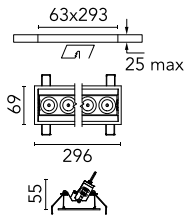

Number of heads	1	Net lumen (lm)	1783
Lamp category	LED	Mountings	Ceiling recessed
Power (W)	21.6W	Environment	Indoor
CCT (K)	2700K		
CRI	90		

Optical

Lighting type	Direct
LED type	Power LED
Light distribution	Symmetric
Optical type	Wide flood
Beam angle (°)	44
Beam angle C90-270 (°)	44

Beam Angle:	44°		
	h(m)	E(lx)	D(m)
1	3717	0.80	
2	929	1.60	
3	413	2.40	
4	232	3.19	
5	149	3.99	

Luminous flux luminaire
1783 lm (EXTREME CUT OFF)

Electrical

Frequency (Hz)	50/60	Emergency	Without
Voltage (V)	220.00	Insulation class	II
Dimmable	Yes		
Driver	Remote		
Driver type	Electronic dimmable DALI		

Physical

Color	White/Chrome	Tilt (°)	30
Orientation	Adjustable	Length (mm)	296
Trim	yes		
Recessed depth (mm)	75		
Weight (kg)	0.50		

Note

Pre-Installation frame not required.