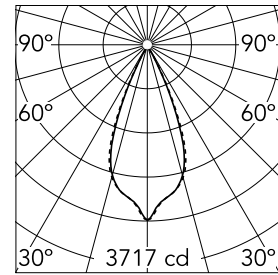

Light Shadow Adjustable Trim Dali Version 8 Spots Optic Wide Flood

03.7318.40ADA - White/Chrome

Recessed integrated luminaire with 8 LED lighting spots. Remote power supply included (220-240V).

Main specifications

Number of heads	1	Net lumen (lm)	1783
Lamp category	LED	Mountings	Ceiling recessed
Power (W)	21.6W	Environment	Indoor
CCT (K)	2700K		
CRI	90		

Optical

Lighting type	Direct
LED type	Power LED
Light distribution	Symmetric
Optical type	Wide flood
Beam angle (°)	44
Beam angle C90-270 (°)	44

Physical

Color	White/Chrome	Tilt (°)	30
Orientation	Adjustable	Length (mm)	296
Trim	yes		
Recessed depth (mm)	75		
Weight (kg)	0.50		

Note

Pre-Installation frame not required.