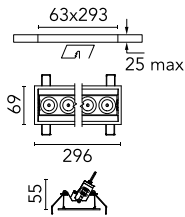

Number of heads	1	Net lumen (lm)	1763
Lamp category	LED	Mountings	Ceiling recessed
Power (W)	21.6W	Environment	Indoor dry location
CCT (K)	2700K		
CRI	90		

Optical

Lighting type	Direct
LED type	Power LED
Light distribution	Symmetric
Optical type	Wide flood
Beam angle (°)	45
Beam angle C90-270 (°)	45

Beam Angle: 45°

h(m)	E(lx)	D(m)
1	3286	0.83
2	822	1.67
3	365	2.50
4	205	3.34
5	131	4.17

Luminous flux luminaire
1763 lm (EXTREME CUT OFF)

Electrical

Frequency (Hz)	50/60	Emergency	Without
Voltage (V)	220.00	Insulation class	II
Dimmable	Yes		
Driver	Remote included		
Driver type	Dimmable DALI		
	1		

Physical

Color	White/White	Tilt (°)	30
Orientation	Adjustable	Length (mm)	296
Trim	yes		
Recessed depth (mm)	75		
Weight (kg)	0.50		

Note

Pre-Installation frame not required.