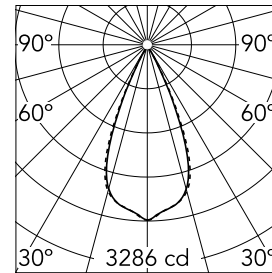

Light Shadow Adjustable Trim Dali Version 8 Spots Optic Wide Flood

03.7316.40ADA - White/White

Recessed integrated luminaire with 8 LED lighting spots. Remote power supply included (220-240V).

Main specifications

Number of heads	1	Net lumen (lm)	1763
Lamp category	LED	Mountings	Ceiling recessed
Power (W)	21.6W	Environment	Indoor dry location
CCT (K)	2700K		
CRI	90		

Optical

Lighting type	Direct
LED type	Power LED
Light distribution	Symmetric
Optical type	Wide flood
Beam angle (°)	45
Beam angle C90-270 (°)	45

Physical

Color	White/White	Tilt (°)	30
Orientation	Adjustable	Length (mm)	296
Trim	yes		
Recessed depth (mm)	75		
Weight (kg)	0.50		

Note

Pre-Installation frame not required.