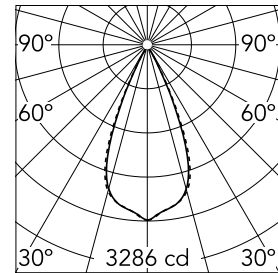

### Main specifications

<b>Number of heads</b>	1	<b>Net lumen (lm)</b>	1763
<b>Lamp category</b>	LED	<b>Mountings</b>	Ceiling recessed
<b>Power (W)</b>	21.6W	<b>Environment</b>	Indoor dry location
<b>CCT (K)</b>	2700K		
<b>CRI</b>	90		

### Optical

<b>Lighting type</b>	Direct
<b>LED type</b>	Power LED
<b>Light distribution</b>	Symmetric
<b>Optical type</b>	Wide flood
<b>Beam angle (°)</b>	45
<b>Beam angle C90-270 (°)</b>	45

Beam Angle:	45°		
	h(m)	E(lx)	D(m)
1	3286	0.83	
2	822	1.67	
3	365	2.50	
4	205	3.34	
5	131	4.17	

Luminous flux luminaire  
1763 lm (EXTREME CUT OFF)

### Physical

<b>Color</b>	Black/White	<b>Tilt (°)</b>	30
<b>Orientation</b>	Adjustable	<b>Length (mm)</b>	296
<b>Trim</b>	yes		
<b>Recessed depth (mm)</b>	75		
<b>Weight (kg)</b>	0.50		