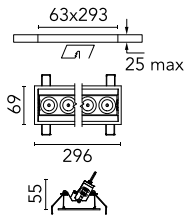

Light Shadow Adjustable Trim Dali Version 8 Spots Optic Wide Flood

03.7316.14ADA - Black/White

Recessed integrated luminaire with 8 LED lighting spots. Remote power supply included (220-240V).

Main specifications

Number of heads	1	Net lumen (lm)	1763
Lamp category	LED	Mountings	Ceiling recessed
Power (W)	21.6W	Environment	Indoor dry location
CCT (K)	2700K		
CRI	90		

Optical

Lighting type	Direct
LED type	Power LED
Light distribution	Symmetric
Optical type	Wide flood
Beam angle (°)	45
Beam angle C90-270 (°)	45

Beam Angle:	45°		
	h(m)	E(lx)	D(m)
1	3286	0.83	
2	822	1.67	
3	365	2.50	
4	205	3.34	
5	131	4.17	

Luminous flux luminaire
1763 lm (EXTREME CUT OFF)

Electrical

Frequency (Hz)	50/60	Emergency	Without
Voltage (V)	220.00	Insulation class	II
Dimmable	Yes		
Driver	Remote included		
Driver type	Dimmable DALI		
	1		

Physical

Color	Black/White	Tilt (°)	30
Orientation	Adjustable	Length (mm)	296
Trim	yes		
Recessed depth (mm)	75		
Weight (kg)	0.50		

Note

Pre-Installation frame not required.