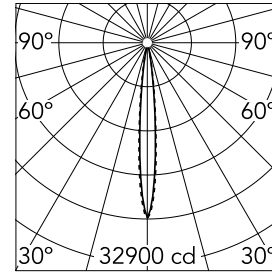

Light Shadow Adjustable Trim Dali Version 8 Spots Optic Spot

03.8907.40ADA - White/Gold

Recessed integrated luminaire with 8 LED lighting spots. Remote power supply included (220-240V).

Main specifications

Number of heads	1	Net lumen (lm)	1859
Lamp category	LED	Mountings	Ceiling recessed
Power (W)	21.6W	Environment	Indoor dry location
CCT (K)	3000K		
CRI	90		

Optical

Lighting type	Direct
LED type	Power LED
Light distribution	Symmetric
Optical type	Spot
Beam angle (°)	10
Beam angle C90-270 (°)	10

Physical

Color	White/Gold	Tilt (°)	30
Orientation	Adjustable	Length (mm)	296
Trim	yes		
Recessed depth (mm)	75		
Weight (kg)	0.50		

Note

Pre-Installation frame not required.