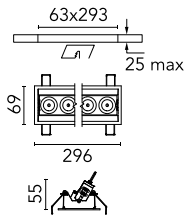

Light Shadow Adjustable Trim Dali Version 8 Spots Optic Spot

03.8907.14ADA - Black/Gold

Recessed integrated luminaire with 8 LED lighting spots. Remote power supply included (220-240V).

Main specifications

Number of heads	1	Net lumen (lm)	1859
Lamp category	LED	Mountings	Ceiling recessed
Power (W)	21.6W	Environment	Indoor dry location
CCT (K)	3000K		
CRI	90		

Optical

Lighting type	Direct
LED type	Power LED
Light distribution	Symmetric
Optical type	Spot
Beam angle (°)	10
Beam angle C90-270 (°)	10

Beam Angle:	10°		
	h(m)	E(lx)	D(m)
1	32900	0.18	
2	8225	0.36	
3	3656	0.55	
4	2056	0.73	
5	1316	0.91	

Luminous flux luminaire
1859 lm (EXTREME CUT OFF)

Electrical

Frequency (Hz)	50/60	Emergency	Without
Voltage (V)	220.00	Insulation class	II
Dimmable	Yes		
Driver	Remote included		
Driver type	Dimmable DALI		
	1		

Physical

Color	Black/Gold	Tilt (°)	30
Orientation	Adjustable	Length (mm)	296
Trim	yes		
Recessed depth (mm)	75		
Weight (kg)	0.50		

Note

Pre-Installation frame not required.