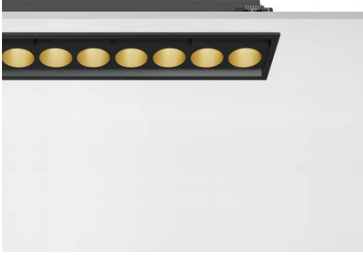

Light Shadow Adjustable Trim Dali Version 8 Spots Optic Spot

03.8907.14ADA - Black/Gold

Recessed integrated luminaire with 8 LED lighting spots. Remote power supply included (220-240V).

Main specifications

Number of heads	1	Net lumen (lm)	1859
Lamp category	LED	Mountings	Ceiling recessed
Power (W)	21.6W	Environment	Indoor dry location
CCT (K)	3000K		
CRI	90		

Optical

Lighting type	Direct
LED type	Power LED
Light distribution	Symmetric
Optical type	Spot
Beam angle (°)	10
Beam angle C90-270 (°)	10

Physical

Color	Black/Gold	Tilt (°)	30
Orientation	Adjustable	Length (mm)	296
Trim	yes		
Recessed depth (mm)	75		
Weight (kg)	0.50		

Note

Pre-Installation frame not required.