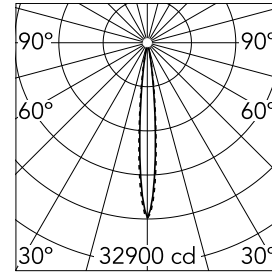

Number of heads	1	Net lumen (lm)	1859
Lamp category	LED	Mountings	Ceiling recessed
Power (W)	21.6W	Environment	Indoor dry location
CCT (K)	3000K		
CRI	90		

Optical

Lighting type	Direct
LED type	Power LED
Light distribution	Symmetric
Optical type	Spot
Beam angle (°)	10
Beam angle C90-270 (°)	10

Physical

Color	Black/Gold	Tilt (°)	30
Orientation	Adjustable	Length (mm)	296
Trim	yes		
Recessed depth (mm)	75		
Weight (kg)	0.50		

Note

Pre-Installation frame not required.