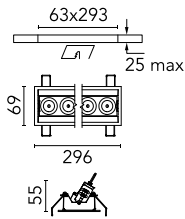

Light Shadow Adjustable Trim Dali Version 8 Spots Optic Spot

03.8906.14ADA - Black/Chrome

Recessed integrated luminaire with 8 LED lighting spots. Remote power supply included (220-240V).

Main specifications

Number of heads	1	Net lumen (lm)	1906
Lamp category	LED	Mountings	Ceiling recessed
Power (W)	21.6W	Environment	Indoor
CCT (K)	3000K		
CRI	90		

Optical

Lighting type	Direct
LED type	Power LED
Light distribution	Symmetric
Optical type	Spot
Beam angle (°)	10
Beam angle C90-270 (°)	10

Beam Angle:	10°		
h(m)	E(lx)	D(m)	
1	33574	0.18	
2	8394	0.36	
3	3730	0.55	
4	2098	0.73	
5	1343	0.91	

Luminous flux luminaire
1906 lm (EXTREME CUT OFF)

Electrical

Frequency (Hz)	50/60	Emergency	Without
Voltage (V)	220.00	Insulation class	II
Dimmable	Yes		
Driver	Remote		
Driver type	Electronic dimmable DALI		

Physical

Color	Black/Chrome	Tilt (°)	30
Orientation	Adjustable	Length (mm)	296
Trim	yes		
Recessed depth (mm)	75		
Weight (kg)	0.50		

Note

Pre-Installation frame not required.

Certification / Marking