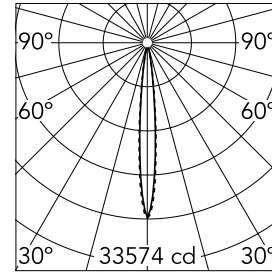

Number of heads	1	Net lumen (lm)	1906
Lamp category	LED	Mountings	Ceiling recessed
Power (W)	21.6W	Environment	Indoor
CCT (K)	3000K		
CRI	90		

Optical

Lighting type	Direct
LED type	Power LED
Light distribution	Symmetric
Optical type	Spot
Beam angle (°)	10
Beam angle C90-270 (°)	10

Beam Angle:	10°		
h(m)	E(lx)	D(m)	
1	33574	0.18	
2	8394	0.36	
3	3730	0.55	
4	2098	0.73	
5	1343	0.91	

Luminous flux luminaire
1906 lm (EXTREME CUT OFF)

Electrical

Frequency (Hz)	50/60	Emergency	Without
Voltage (V)	220.00	Insulation class	II
Dimmable	Yes		
Driver	Remote		
Driver type	Electronic dimmable DALI		

Physical

Color	Black/Chrome	Tilt (°)	30
Orientation	Adjustable	Length (mm)	296
Trim	yes		
Recessed depth (mm)	75		
Weight (kg)	0.50		

Note

Pre-Installation frame not required.

Certification / Marking