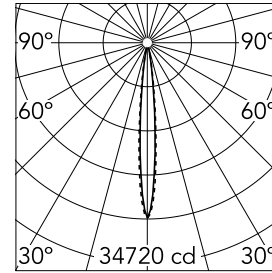

Number of heads	1	Net lumen (lm)	1898
Lamp category	LED	Mountings	Ceiling recessed
Power (W)	21.6W	Environment	Indoor
CCT (K)	3000K		
CRI	90		

Optical

Lighting type	Direct
LED type	Power LED
Light distribution	Symmetric
Optical type	Spot
Beam angle (°)	10
Beam angle C90-270 (°)	10

Beam Angle:	10°		
h(m)	E(lx)	D(m)	
1	34720	0.17	
2	8680	0.35	
3	3858	0.52	
4	2170	0.70	
5	1389	0.87	

Luminous flux luminaire
1898 lm (EXTREME CUT OFF)

Electrical

Frequency (Hz)	50/60	Emergency	Without
Voltage (V)	220.00	Insulation class	II
Dimmable	Yes		
Driver	Remote		
Driver type	Electronic dimmable DALI		

Physical

Color	Black/White	Tilt (°)	30
Orientation	Adjustable	Length (mm)	296
Trim	yes		
Recessed depth (mm)	75		
Weight (kg)	0.50		

Note

Pre-Installation frame not required.

Certification / Marking