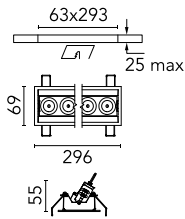

Light Shadow Adjustable Trim Dali Version 8 Spots Optic Spot

03.8904.14ADA - Black/White

Recessed integrated luminaire with 8 LED lighting spots. Remote power supply included (220-240V).

Main specifications

Number of heads	1	Net lumen (lm)	1898
Lamp category	LED	Mountings	Ceiling recessed
Power (W)	21.6W	Environment	Indoor
CCT (K)	3000K		
CRI	90		

Optical

Lighting type	Direct
LED type	Power LED
Light distribution	Symmetric
Optical type	Spot
Beam angle (°)	10
Beam angle C90-270 (°)	10

Beam Angle:	10°		
h(m)	E(lx)	D(m)	
1	34720	0.17	
2	8680	0.35	
3	3858	0.52	
4	2170	0.70	
5	1389	0.87	

Luminous flux luminaire
1898 lm (EXTREME CUT OFF)

Electrical

Frequency (Hz)	50/60	Emergency	Without
Voltage (V)	220.00	Insulation class	II
Dimmable	Yes		
Driver	Remote		
Driver type	Electronic dimmable DALI		

Physical

Color	Black/White	Tilt (°)	30
Orientation	Adjustable	Length (mm)	296
Trim	yes		
Recessed depth (mm)	75		
Weight (kg)	0.50		

Note

Pre-Installation frame not required.

Certification / Marking