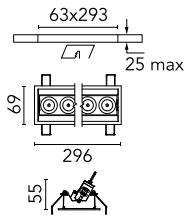

### Main specifications

<b>Number of heads</b>	1	<b>Net lumen (lm)</b>	1774
<b>Lamp category</b>	LED	<b>Mountings</b>	Ceiling recessed
<b>Power (W)</b>	21.6W	<b>Environment</b>	Indoor
<b>CCT (K)</b>	2700K		
<b>CRI</b>	90		

### Optical

<b>Lighting type</b>	Direct
<b>LED type</b>	Power LED
<b>Light distribution</b>	Symmetric
<b>Optical type</b>	Spot
<b>Beam angle (°)</b>	10
<b>Beam angle C90-270 (°)</b>	10

<b>Beam Angle:</b>	10°		
<b>h(m)</b>	<b>E(lx)</b>	<b>D(m)</b>	
1	31404	0.18	
2	7851	0.36	
3	3489	0.55	
4	1963	0.73	
5	1256	0.91	

Luminous flux luminaire  
1774 lm (EXTREME CUT OFF)

### Physical

<b>Color</b>	Black/Gold	<b>Tilt (°)</b>	30
<b>Orientation</b>	Adjustable	<b>Length (mm)</b>	296
<b>Trim</b>	yes		
<b>Recessed depth (mm)</b>	75		
<b>Weight (kg)</b>	0.50		