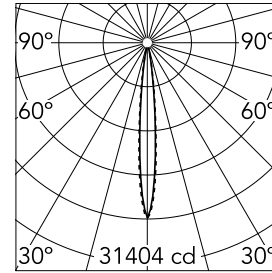

### Main specifications

<b>Number of heads</b>	1	<b>Net lumen (lm)</b>	1774
<b>Lamp category</b>	LED	<b>Mountings</b>	Ceiling recessed
<b>Power (W)</b>	21.6W	<b>Environment</b>	Indoor
<b>CCT (K)</b>	2700K		
<b>CRI</b>	90		

### Optical

<b>Lighting type</b>	Direct
<b>LED type</b>	Power LED
<b>Light distribution</b>	Symmetric
<b>Optical type</b>	Spot
<b>Beam angle (°)</b>	10
<b>Beam angle C90-270 (°)</b>	10

<b>Beam Angle:</b>	10°		
<b>h(m)</b>	<b>E(lx)</b>	<b>D(m)</b>	
1	31404	0.18	
2	7851	0.36	
3	3489	0.55	
4	1963	0.73	
5	1256	0.91	

Luminous flux luminaire  
1774 lm (EXTREME CUT OFF)

### Physical

<b>Color</b>	Black/Gold	<b>Tilt (°)</b>	30
<b>Orientation</b>	Adjustable	<b>Length (mm)</b>	296
<b>Trim</b>	yes		
<b>Recessed depth (mm)</b>	75		
<b>Weight (kg)</b>	0.50		