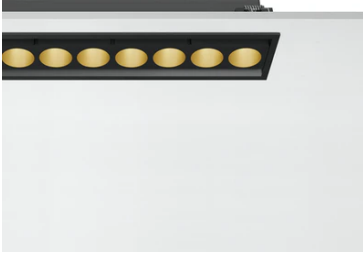

## Light Shadow Adjustable Trim Dali Version 8 Spots Optic Spot

03.8903.14ADA - Black/Gold

Recessed integrated luminaire with 8 LED lighting spots. Remote power supply included (220-240V).

### Main specifications

<b>Number of heads</b>	1	<b>Net lumen (lm)</b>	1774
<b>Lamp category</b>	LED	<b>Mountings</b>	Ceiling recessed
<b>Power (W)</b>	21.6W	<b>Environment</b>	Indoor
<b>CCT (K)</b>	2700K		
<b>CRI</b>	90		

Luminous flux luminaire  
1774 lm (EXTREME CUT OFF)

### Physical

<b>Color</b>	Black/Gold	<b>Tilt (°)</b>	30
<b>Orientation</b>	Adjustable	<b>Length (mm)</b>	296
<b>Trim</b>	yes		
<b>Recessed depth (mm)</b>	75		
<b>Weight (kg)</b>	0.50		