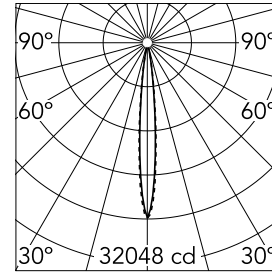

### Main specifications

<b>Number of heads</b>	1	<b>Net lumen (lm)</b>	1819
<b>Lamp category</b>	LED	<b>Mountings</b>	Ceiling recessed
<b>Power (W)</b>	21.6W	<b>Environment</b>	Indoor dry location
<b>CCT (K)</b>	2700K		
<b>CRI</b>	90		

### Optical

<b>Lighting type</b>	Direct
<b>LED type</b>	Power LED
<b>Light distribution</b>	Symmetric
<b>Optical type</b>	Spot
<b>Beam angle (°)</b>	10
<b>Beam angle C90-270 (°)</b>	10

<b>Beam Angle:</b>	10°	
<b>h(m)</b>	<b>E(lx)</b>	<b>D(m)</b>
1	32048	0.18
2	8012	0.36
3	3561	0.55
4	2003	0.73
5	1282	0.91

Luminous flux luminaire  
1819 lm (EXTREME CUT OFF)

### Physical

<b>Color</b>	White/Chrome	<b>Tilt (°)</b>	30
<b>Orientation</b>	Adjustable	<b>Length (mm)</b>	296
<b>Trim</b>	yes		
<b>Recessed depth (mm)</b>	75		
<b>Weight (kg)</b>	0.50		