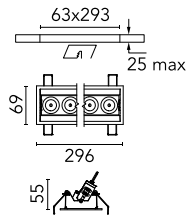

Electrical

Frequency (Hz)	50/60	Emergency	Without
Voltage (V)	220.00	Insulation class	II
Dimmable	Yes		
Driver	Remote		
Driver type	Electronic dimmable DALI		

Physical

Color	Black/Black	Tilt (°)	30
Orientation	Adjustable	Length (mm)	296
Trim	yes		
Recessed depth (mm)	75		
Weight (kg)	0.50		

Note

Pre-Installation frame not required.