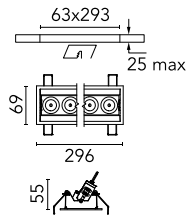

Electrical

Frequency (Hz)	50/60	Emergency	Without
Voltage (V)	220.00	Insulation class	II
Dimmable	Yes		
Driver	Remote included		
Driver type	Dimmable DALI		
	1		

Physical

Color	Black/White	Tilt (°)	30
Orientation	Adjustable	Length (mm)	296
Trim	yes		
Recessed depth (mm)	75		
Weight (kg)	0.50		

Note

Pre-Installation frame not required.