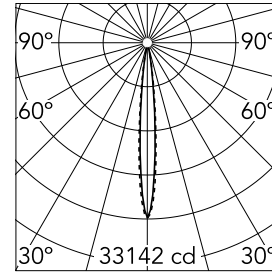

### Main specifications

<b>Number of heads</b>	1	<b>Net lumen (lm)</b>	1812
<b>Lamp category</b>	LED	<b>Mountings</b>	Ceiling recessed
<b>Power (W)</b>	21.6W	<b>Environment</b>	Indoor dry location
<b>CCT (K)</b>	2700K		
<b>CRI</b>	90		

### Optical

<b>Lighting type</b>	Direct
<b>LED type</b>	Power LED
<b>Light distribution</b>	Symmetric
<b>Optical type</b>	Spot
<b>Beam angle (°)</b>	10
<b>Beam angle C90-270 (°)</b>	10

<b>Beam Angle:</b>	10°		
	<b>h(m)</b>	<b>E(lx)</b>	<b>D(m)</b>
	1	33142	0.17
	2	8285	0.35
	3	3682	0.52
	4	2071	0.70
	5	1326	0.87

Luminous flux luminaire  
1812 lm (EXTREME CUT OFF)

### Physical

<b>Color</b>	Black/White	<b>Tilt (°)</b>	30
<b>Orientation</b>	Adjustable	<b>Length (mm)</b>	296
<b>Trim</b>	yes		
<b>Recessed depth (mm)</b>	75		
<b>Weight (kg)</b>	0.50		