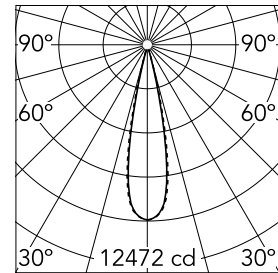

Number of heads	1	Net lumen (lm)	1866
Lamp category	LED	Mountings	Ceiling recessed
Power (W)	21.6W	Environment	Indoor dry location
CCT (K)	3000K		
CRI	90		

Optical

Lighting type	Direct
LED type	Power LED
Light distribution	Symmetric
Optical type	Medium
Beam angle (°)	22
Beam angle C90-270 (°)	22

Physical

Color	White/Gold	Tilt (°)	30
Orientation	Adjustable	Length (mm)	296
Trim	yes		
Recessed depth (mm)	75		
Weight (kg)	0.50		

Note

Pre-Installation frame not required.