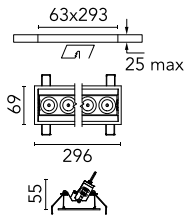

Number of heads	1	Net lumen (lm)	1866
Lamp category	LED	Mountings	Ceiling recessed
Power (W)	21.6W	Environment	Indoor dry location
CCT (K)	3000K		
CRI	90		

Optical

Lighting type	Direct
LED type	Power LED
Light distribution	Symmetric
Optical type	Medium
Beam angle (°)	22
Beam angle C90-270 (°)	22

Beam Angle:	22°		
	h(m)	E(lx)	D(m)
1	12472	0.39	
2	3118	0.78	
3	1386	1.17	
4	779	1.56	
5	499	1.95	

Luminous flux luminaire
1866 lm (EXTREME CUT OFF)

Electrical

Frequency (Hz)	50/60	Emergency	Without
Voltage (V)	220.00	Insulation class	II
Dimmable	Yes		
Driver	Remote included		
Driver type	Dimmable DALI		
	1		

Physical

Color	White/Gold	Tilt (°)	30
Orientation	Adjustable	Length (mm)	296
Trim	yes		
Recessed depth (mm)	75		
Weight (kg)	0.50		

Note

Pre-Installation frame not required.