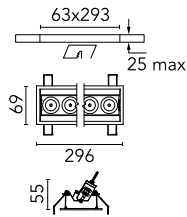

Number of heads	1	Net lumen (lm)	1866
Lamp category	LED	Mountings	Ceiling recessed
Power (W)	21.6W	Environment	Indoor dry location
CCT (K)	3000K		
CRI	90		

Optical

Lighting type	Direct
LED type	Power LED
Light distribution	Symmetric
Optical type	Medium
Beam angle (°)	22
Beam angle C90-270 (°)	22

Beam Angle: 22°

	h(m)	E(lx)	D(m)
1	12472	0.39	
2	3118	0.78	
3	1386	1.17	
4	779	1.56	
5	499	1.95	

Luminous flux luminaire
1866 lm (EXTREME CUT OFF)

Electrical

Frequency (Hz)	50/60	Emergency	Without
Voltage (V)	220.00	Insulation class	II
Dimmable	Yes		
Driver	Remote included		
Driver type	Dimmable DALI		
	1		

Physical

Color	Black/Gold	Tilt (°)	30
Orientation	Adjustable	Length (mm)	296
Trim	yes		
Recessed depth (mm)	75		
Weight (kg)	0.50		

Note

Pre-Installation frame not required.