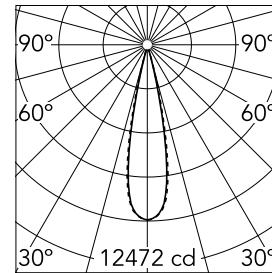

Number of heads	1	Net lumen (lm)	1866
Lamp category	LED	Mountings	Ceiling recessed
Power (W)	21.6W	Environment	Indoor dry location
CCT (K)	3000K		
CRI	90		

Optical

Lighting type	Direct
LED type	Power LED
Light distribution	Symmetric
Optical type	Medium
Beam angle (°)	22
Beam angle C90-270 (°)	22

Physical

Color	Black/Gold	Tilt (°)	30
Orientation	Adjustable	Length (mm)	296
Trim	yes		
Recessed depth (mm)	75		
Weight (kg)	0.50		

Note

Pre-Installation frame not required.