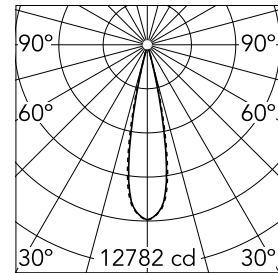

### Main specifications

<b>Number of heads</b>	1	<b>Net lumen (lm)</b>	1900
<b>Lamp category</b>	LED	<b>Mountings</b>	Ceiling recessed
<b>Power (W)</b>	21.6W	<b>Environment</b>	Indoor dry location
<b>CCT (K)</b>	3000K		
<b>CRI</b>	90		

### Optical

<b>Lighting type</b>	Direct
<b>LED type</b>	Power LED
<b>Light distribution</b>	Symmetric
<b>Optical type</b>	Medium
<b>Beam angle (°)</b>	22
<b>Beam angle C90-270 (°)</b>	22

<b>Beam Angle:</b>	22°		
	h(m)	E(lx)	D(m)
1	12782	0.39	
2	3196	0.77	
3	1420	1.16	
4	799	1.55	
5	511	1.94	

Luminous flux luminaire  
1900 lm (EXTREME CUT OFF)

### Physical

<b>Color</b>	Black/Chrome	<b>Tilt (°)</b>	30
<b>Orientation</b>	Adjustable	<b>Length (mm)</b>	296
<b>Trim</b>	yes		
<b>Recessed depth (mm)</b>	75		
<b>Weight (kg)</b>	0.50		