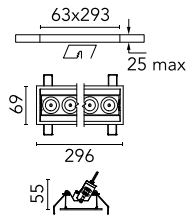

Light Shadow Adjustable Trim Dali Version 8 Spots Optic Medium

03.9352.14ADA - Black/Chrome

Recessed integrated luminaire with 8 LED lighting spots. Remote power supply included (220-240V).

Main specifications

Number of heads	1	Net lumen (lm)	1900
Lamp category	LED	Mountings	Ceiling recessed
Power (W)	21.6W	Environment	Indoor dry location
CCT (K)	3000K		
CRI	90		

Optical

Lighting type	Direct
LED type	Power LED
Light distribution	Symmetric
Optical type	Medium
Beam angle (°)	22
Beam angle C90-270 (°)	22

Beam Angle:	22°		
	h(m)	E(lx)	D(m)
1	12782	0.39	
2	3196	0.77	
3	1420	1.16	
4	799	1.55	
5	511	1.94	

Luminous flux luminaire
1900 lm (EXTREME CUT OFF)

Electrical

Frequency (Hz)	50/60	Emergency	Without
Voltage (V)	220.00	Insulation class	II
Dimmable	Yes		
Driver	Remote included		
Driver type	Dimmable DALI		
	1		

Physical

Color	Black/Chrome	Tilt (°)	30
Orientation	Adjustable	Length (mm)	296
Trim	yes		
Recessed depth (mm)	75		
Weight (kg)	0.50		

Note

Pre-Installation frame not required.