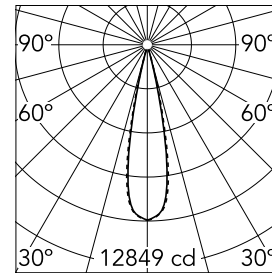

### Main specifications

<b>Number of heads</b>	1	<b>Net lumen (lm)</b>	1879
<b>Lamp category</b>	LED	<b>Mountings</b>	Ceiling recessed
<b>Power (W)</b>	21.6W	<b>Environment</b>	Indoor dry location
<b>CCT (K)</b>	3000K		
<b>CRI</b>	90		

### Optical

<b>Lighting type</b>	Direct
<b>LED type</b>	Power LED
<b>Light distribution</b>	Symmetric
<b>Optical type</b>	Medium
<b>Beam angle (°)</b>	22
<b>Beam angle C90-270 (°)</b>	22

<b>Beam Angle:</b>	22°		
	<b>h(m)</b>	<b>E(lx)</b>	<b>D(m)</b>
1	12849	0.39	
2	3212	0.78	
3	1428	1.17	
4	803	1.56	
5	514	1.95	

Luminous flux luminaire  
1879 lm (EXTREME CUT OFF)

### Physical

<b>Color</b>	White/Black	<b>Tilt (°)</b>	30
<b>Orientation</b>	Adjustable	<b>Length (mm)</b>	296
<b>Trim</b>	yes		
<b>Recessed depth (mm)</b>	75		
<b>Weight (kg)</b>	0.50		