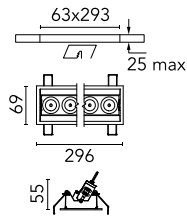

Light Shadow Adjustable Trim Dali Version 8 Spots Optic Medium

03.9351.40ADA - White/Black

Recessed integrated luminaire with 8 LED lighting spots. Remote power supply included (220-240V).

Main specifications

Number of heads	1	Net lumen (lm)	1879
Lamp category	LED	Mountings	Ceiling recessed
Power (W)	21.6W	Environment	Indoor dry location
CCT (K)	3000K		
CRI	90		

Optical

Lighting type	Direct
LED type	Power LED
Light distribution	Symmetric
Optical type	Medium
Beam angle (°)	22
Beam angle C90-270 (°)	22

Beam Angle:	22°		
	h(m)	E(lx)	D(m)
1	12849	0.39	
2	3212	0.78	
3	1428	1.17	
4	803	1.56	
5	514	1.95	

Luminous flux luminaire
1879 lm (EXTREME CUT OFF)

Electrical

Frequency (Hz)	50/60	Emergency	Without
Voltage (V)	220.00	Insulation class	II
Dimmable	Yes		
Driver	Remote included		
Driver type	Dimmable DALI		
	1		

Physical

Color	White/Black	Tilt (°)	30
Orientation	Adjustable	Length (mm)	296
Trim	yes		
Recessed depth (mm)	75		
Weight (kg)	0.50		

Note

Pre-Installation frame not required.