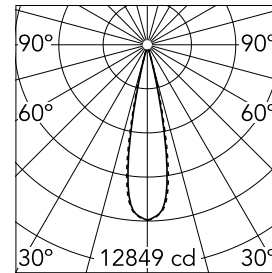

### Main specifications

<b>Number of heads</b>	1	<b>Net lumen (lm)</b>	1879
<b>Lamp category</b>	LED	<b>Mountings</b>	Ceiling recessed
<b>Power (W)</b>	21.6W	<b>Environment</b>	Indoor dry location
<b>CCT (K)</b>	3000K		
<b>CRI</b>	90		

### Optical

<b>Lighting type</b>	Direct
<b>LED type</b>	Power LED
<b>Light distribution</b>	Symmetric
<b>Optical type</b>	Medium
<b>Beam angle (°)</b>	22
<b>Beam angle C90-270 (°)</b>	22

<b>Beam Angle:</b>	22°		
	<b>h(m)</b>	<b>E(lx)</b>	<b>D(m)</b>
1	12849	0.39	
2	3212	0.78	
3	1428	1.17	
4	803	1.56	
5	514	1.95	

Luminous flux luminaire  
1879 lm (EXTREME CUT OFF)

### Physical

<b>Color</b>	Black/Black	<b>Tilt (°)</b>	30
<b>Orientation</b>	Adjustable	<b>Length (mm)</b>	296
<b>Trim</b>	yes		
<b>Recessed depth (mm)</b>	75		
<b>Weight (kg)</b>	0.50		