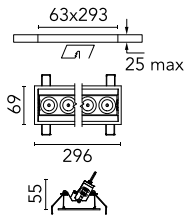

Light Shadow Adjustable Trim Dali Version 8 Spots Optic Medium

■ ■ 03.9351.14ADA - Black/Black

Recessed integrated luminaire with 8 LED lighting spots. Remote power supply included (220-240V).

Main specifications

Number of heads	1	Net lumen (lm)	1879
Lamp category	LED	Mountings	Ceiling recessed
Power (W)	21.6W	Environment	Indoor dry location
CCT (K)	3000K		
CRI	90		

Optical

Lighting type	Direct
LED type	Power LED
Light distribution	Symmetric
Optical type	Medium
Beam angle (°)	22
Beam angle C90-270 (°)	22

Beam Angle:	22°		
	h(m)	E(lx)	D(m)
1	12849	0.39	
2	3212	0.78	
3	1428	1.17	
4	803	1.56	
5	514	1.95	

Luminous flux luminaire
1879 lm (EXTREME CUT OFF)

Electrical

Frequency (Hz)	50/60	Emergency	Without
Voltage (V)	220.00	Insulation class	II
Dimmable	Yes		
Driver	Remote included		
Driver type	Dimmable DALI		
	1		

Physical

Color	Black/Black	Tilt (°)	30
Orientation	Adjustable	Length (mm)	296
Trim	yes		
Recessed depth (mm)	75		
Weight (kg)	0.50		

Note

Pre-Installation frame not required.