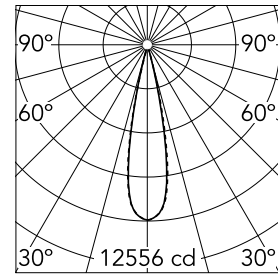

Light Shadow Adjustable Trim Dali Version 8 Spots Optic Medium

03.9350.40ADA - White/White

Recessed integrated luminaire with 8 LED lighting spots. Remote power supply included (220-240V).

Main specifications

Number of heads	1	Net lumen (lm)	1878
Lamp category	LED	Mountings	Ceiling recessed
Power (W)	21.6W	Environment	Indoor dry location
CCT (K)	3000K		
CRI	90		

Optical

Lighting type	Direct
LED type	Power LED
Light distribution	Symmetric
Optical type	Medium
Beam angle (°)	22
Beam angle C90-270 (°)	22

Physical

Color	White/White	Tilt (°)	30
Orientation	Adjustable	Length (mm)	296
Trim	yes		
Recessed depth (mm)	75		
Weight (kg)	0.50		

Note

Pre-Installation frame not required.