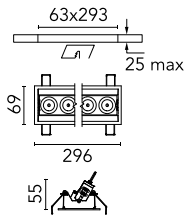

Number of heads	1	Net lumen (lm)	1878
Lamp category	LED	Mountings	Ceiling recessed
Power (W)	21.6W	Environment	Indoor dry location
CCT (K)	3000K		
CRI	90		

Optical

Lighting type	Direct
LED type	Power LED
Light distribution	Symmetric
Optical type	Medium
Beam angle (°)	22
Beam angle C90-270 (°)	22

Beam Angle:	22°		
	h(m)	E(lx)	D(m)
1	12556	0.39	
2	3139	0.78	
3	1395	1.17	
4	785	1.56	
5	502	1.95	

Luminous flux luminaire
1878 lm (EXTREME CUT OFF)

Electrical

Frequency (Hz)	50/60	Emergency	Without
Voltage (V)	220.00	Insulation class	II
Dimmable	Yes		
Driver	Remote included		
Driver type	Dimmable DALI		
	1		

Physical

Color	White/White	Tilt (°)	30
Orientation	Adjustable	Length (mm)	296
Trim	yes		
Recessed depth (mm)	75		
Weight (kg)	0.50		

Note

Pre-Installation frame not required.