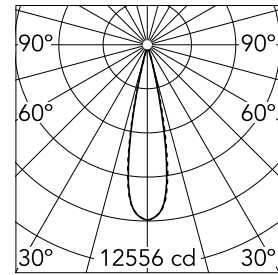

Optical

| | |
|-------------------------------|-----------|
| Lighting type | Direct |
| LED type | Power LED |
| Light distribution | Symmetric |
| Optical type | Medium |
| Beam angle (°) | 22 |
| Beam angle C90-270 (°) | 22 |

Physical

| | | | |
|----------------------------|-------------|--------------------|-----|
| Color | Black/White | Tilt (°) | 30 |
| Orientation | Adjustable | Length (mm) | 296 |
| Trim | yes | | |
| Recessed depth (mm) | 75 | | |
| Weight (kg) | 0.50 | | |