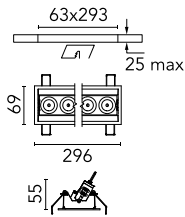

Light Shadow Adjustable Trim Dali Version 8 Spots Optic Medium

■ 03.9350.14ADA - Black/White

Recessed integrated luminaire with 8 LED lighting spots. Remote power supply included (220-240V).