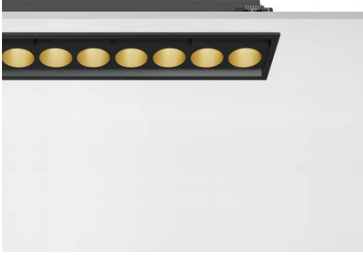

Light Shadow Adjustable Trim Dali Version 8 Spots Optic Medium

03.9343.14ADA - Black/Gold

Recessed integrated luminaire with 8 LED lighting spots. Remote power supply included (220-240V).

Main specifications

Number of heads	1	Net lumen (lm)	1781
Lamp category	LED	Mountings	Ceiling recessed
Power (W)	21.6W	Environment	Indoor dry location
CCT (K)	2700K		
CRI	90		

Optical

Lighting type	Direct
LED type	Power LED
Light distribution	Symmetric
Optical type	Medium
Beam angle (°)	22
Beam angle C90-270 (°)	22

Physical

Color	Black/Gold	Tilt (°)	30
Orientation	Adjustable	Length (mm)	296
Trim	yes		
Recessed depth (mm)	75		
Weight (kg)	0.50		

Note

Pre-Installation frame not required.