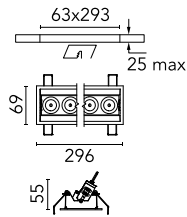

Number of heads	1	Net lumen (lm)	1781
Lamp category	LED	Mountings	Ceiling recessed
Power (W)	21.6W	Environment	Indoor dry location
CCT (K)	2700K		
CRI	90		

Optical

Lighting type	Direct
LED type	Power LED
Light distribution	Symmetric
Optical type	Medium
Beam angle (°)	22
Beam angle C90-270 (°)	22

Beam Angle: 22°

	h(m)	E(lx)	D(m)
1	11905	0.39	
2	2976	0.78	
3	1323	1.17	
4	744	1.56	
5	476	1.95	

Luminous flux luminaire
1781 lm (EXTREME CUT OFF)

Electrical

Frequency (Hz)	50/60	Emergency	Without
Voltage (V)	220.00	Insulation class	II
Dimmable	Yes		
Driver	Remote included		
Driver type	Dimmable DALI		
	1		

Physical

Color	Black/Gold	Tilt (°)	30
Orientation	Adjustable	Length (mm)	296
Trim	yes		
Recessed depth (mm)	75		
Weight (kg)	0.50		

Note

Pre-Installation frame not required.