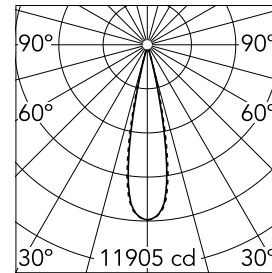

Number of heads	1	Net lumen (lm)	1781
Lamp category	LED	Mountings	Ceiling recessed
Power (W)	21.6W	Environment	Indoor dry location
CCT (K)	2700K		
CRI	90		

Optical

Lighting type	Direct
LED type	Power LED
Light distribution	Symmetric
Optical type	Medium
Beam angle (°)	22
Beam angle C90-270 (°)	22

Physical

Color	Black/Gold	Tilt (°)	30
Orientation	Adjustable	Length (mm)	296
Trim	yes		
Recessed depth (mm)	75		
Weight (kg)	0.50		

Note

Pre-Installation frame not required.