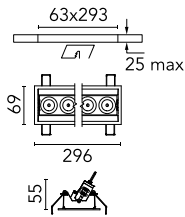

Number of heads	1	Net lumen (lm)	1850
Lamp category	LED	Mountings	Ceiling recessed
Power (W)	21.6W	Environment	Indoor dry location
CCT (K)	3000K		
CRI	90		

Optical

Lighting type	Direct
LED type	Power LED
Light distribution	Symmetric
Optical type	Flood
Beam angle (°)	33
Beam angle C90-270 (°)	33

Beam Angle: 33°

h(m)	E(lx)	D(m)
1	5691	0.60
2	1423	1.20
3	632	1.79
4	356	2.39
5	228	2.99

Luminous flux luminaire
1850 lm (EXTREME CUT OFF)

Electrical

Frequency (Hz)	50/60	Emergency	Without
Voltage (V)	220.00	Insulation class	II
Dimmable	Yes		
Driver	Remote included		
Driver type	Dimmable DALI		
	1		

Physical

Color	White/Gold	Tilt (°)	30
Orientation	Adjustable	Length (mm)	296
Trim	yes		
Recessed depth (mm)	75		
Weight (kg)	0.50		

Note

Pre-Installation frame not required.