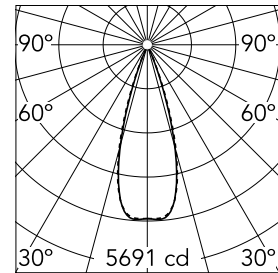

Light Shadow Adjustable Trim Dali Version 8 Spots Optic Flood

03.9358.40ADA - White/Gold

Recessed integrated luminaire with 8 LED lighting spots. Remote power supply included (220-240V).

Main specifications

Number of heads	1	Net lumen (lm)	1850
Lamp category	LED	Mountings	Ceiling recessed
Power (W)	21.6W	Environment	Indoor dry location
CCT (K)	3000K		
CRI	90		

Optical

Lighting type	Direct
LED type	Power LED
Light distribution	Symmetric
Optical type	Flood
Beam angle (°)	33
Beam angle C90-270 (°)	33

Physical

Color	White/Gold	Tilt (°)	30
Orientation	Adjustable	Length (mm)	296
Trim	yes		
Recessed depth (mm)	75		
Weight (kg)	0.50		

Note

Pre-Installation frame not required.