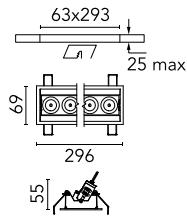

Number of heads	1	Net lumen (lm)	1850
Lamp category	LED	Mountings	Ceiling recessed
Power (W)	21.6W	Environment	Indoor dry location
CCT (K)	3000K		
CRI	90		

Optical

Lighting type	Direct
LED type	Power LED
Light distribution	Symmetric
Optical type	Flood
Beam angle (°)	33
Beam angle C90-270 (°)	33

Beam Angle: 33°

h(m)	E(lx)	D(m)
1	5691	0.60
2	1423	1.20
3	632	1.79
4	356	2.39
5	228	2.99

Luminous flux luminaire
1850 lm (EXTREME CUT OFF)

Electrical

Frequency (Hz)	50/60	Emergency	Without
Voltage (V)	220.00	Insulation class	II
Dimmable	Yes		
Driver	Remote included		
Driver type	Dimmable DALI		
	1		

Physical

Color	Black/Gold	Tilt (°)	30
Orientation	Adjustable	Length (mm)	296
Trim	yes		
Recessed depth (mm)	75		
Weight (kg)	0.50		

Note

Pre-Installation frame not required.