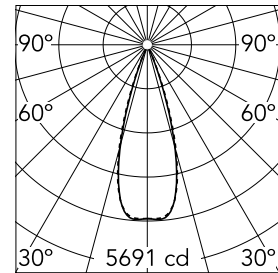

Number of heads	1	Net lumen (lm)	1850
Lamp category	LED	Mountings	Ceiling recessed
Power (W)	21.6W	Environment	Indoor dry location
CCT (K)	3000K		
CRI	90		

Optical

Lighting type	Direct
LED type	Power LED
Light distribution	Symmetric
Optical type	Flood
Beam angle (°)	33
Beam angle C90-270 (°)	33

Physical

Color	Black/Gold	Tilt (°)	30
Orientation	Adjustable	Length (mm)	296
Trim	yes		
Recessed depth (mm)	75		
Weight (kg)	0.50		

Note

Pre-Installation frame not required.