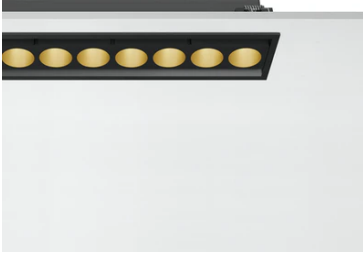

Light Shadow Adjustable Trim Dali Version 8 Spots Optic Flood

03.9358.14ADA - Black/Gold

Recessed integrated luminaire with 8 LED lighting spots. Remote power supply included (220-240V).

Main specifications

Number of heads	1	Net lumen (lm)	1850
Lamp category	LED	Mountings	Ceiling recessed
Power (W)	21.6W	Environment	Indoor dry location
CCT (K)	3000K		
CRI	90		

Optical

Lighting type	Direct
LED type	Power LED
Light distribution	Symmetric
Optical type	Flood
Beam angle (°)	33
Beam angle C90-270 (°)	33

Beam Angle: 33°

h(m)	E(lx)	D(m)
1	5691	0.60
2	1423	1.20
3	632	1.79
4	356	2.39
5	228	2.99

Luminous flux luminaire
1850 lm (EXTREME CUT OFF)

Electrical

Frequency (Hz)	50/60	Emergency	Without
Voltage (V)	220.00	Insulation class	II
Dimmable	Yes		
Driver	Remote included		
Driver type	Dimmable DALI		
	1		

Physical

Color	Black/Gold	Tilt (°)	30
Orientation	Adjustable	Length (mm)	296
Trim	yes		
Recessed depth (mm)	75		
Weight (kg)	0.50		

Note

Pre-Installation frame not required.