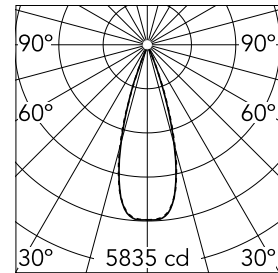

### Main specifications

<b>Number of heads</b>	1	<b>Net lumen (lm)</b>	1872
<b>Lamp category</b>	LED	<b>Mountings</b>	Ceiling recessed
<b>Power (W)</b>	21.6W	<b>Environment</b>	Indoor dry location
<b>CCT (K)</b>	3000K		
<b>CRI</b>	90		

### Optical

<b>Lighting type</b>	Direct
<b>LED type</b>	Power LED
<b>Light distribution</b>	Symmetric
<b>Optical type</b>	Flood
<b>Beam angle (°)</b>	33
<b>Beam angle C90-270 (°)</b>	33

<b>Beam Angle:</b>	33°		
	<b>h(m)</b>	<b>E(lx)</b>	<b>D(m)</b>
1	5835	0.59	
2	1459	1.18	
3	648	1.78	
4	365	2.37	
5	233	2.96	

Luminous flux luminaire  
1872 lm (EXTREME CUT OFF)

### Physical

<b>Color</b>	Black/White	<b>Tilt (°)</b>	30
<b>Orientation</b>	Adjustable	<b>Length (mm)</b>	296
<b>Trim</b>	yes		
<b>Recessed depth (mm)</b>	75		
<b>Weight (kg)</b>	0.50		