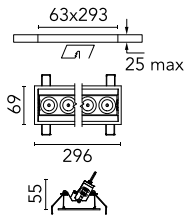

Light Shadow Adjustable Trim Dali Version 8 Spots Optic Flood

■ □ 03.9355.14ADA - Black/White

Recessed integrated luminaire with 8 LED lighting spots. Remote power supply included (220-240V).

Main specifications

Number of heads	1	Net lumen (lm)	1872
Lamp category	LED	Mountings	Ceiling recessed
Power (W)	21.6W	Environment	Indoor dry location
CCT (K)	3000K		
CRI	90		

Optical

Lighting type	Direct
LED type	Power LED
Light distribution	Symmetric
Optical type	Flood
Beam angle (°)	33
Beam angle C90-270 (°)	33

Beam Angle:	33°		
	h(m)	E(lx)	D(m)
1	5835	0.59	
2	1459	1.18	
3	648	1.78	
4	365	2.37	
5	233	2.96	

Luminous flux luminaire
1872 lm (EXTREME CUT OFF)

Electrical

Frequency (Hz)	50/60	Emergency	Without
Voltage (V)	220.00	Insulation class	II
Dimmable	Yes		
Driver	Remote included		
Driver type	Dimmable DALI		
	1		

Physical

Color	Black/White	Tilt (°)	30
Orientation	Adjustable	Length (mm)	296
Trim	yes		
Recessed depth (mm)	75		
Weight (kg)	0.50		

Note

Pre-Installation frame not required.