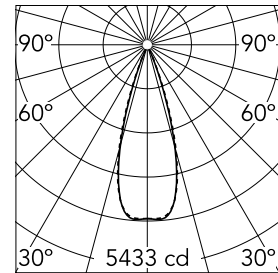

### Main specifications

<b>Number of heads</b>	1	<b>Net lumen (lm)</b>	1765
<b>Lamp category</b>	LED	<b>Mountings</b>	Ceiling recessed
<b>Power (W)</b>	21.6W	<b>Environment</b>	Indoor dry location
<b>CCT (K)</b>	2700K		
<b>CRI</b>	90		

### Optical

<b>Lighting type</b>	Direct
<b>LED type</b>	Power LED
<b>Light distribution</b>	Symmetric
<b>Optical type</b>	Flood
<b>Beam angle (°)</b>	33
<b>Beam angle C90-270 (°)</b>	33

Beam Angle: 33°

h(m)	E(lx)	D(m)
1	5433	0.60
2	1358	1.20
3	604	1.79
4	340	2.39
5	217	2.99

Luminous flux luminaire  
1765 lm (EXTREME CUT OFF)

### Physical

<b>Color</b>	White/Gold	<b>Tilt (°)</b>	30
<b>Orientation</b>	Adjustable	<b>Length (mm)</b>	296
<b>Trim</b>	yes		
<b>Recessed depth (mm)</b>	75		
<b>Weight (kg)</b>	0.50		