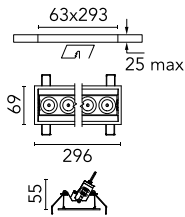

### Optical

<b>Lighting type</b>	Direct
<b>LED type</b>	Power LED
<b>Light distribution</b>	Symmetric
<b>Optical type</b>	Flood
<b>Beam angle (°)</b>	33
<b>Beam angle C90-270 (°)</b>	33

Beam Angle: 33°

h(m)	E(lx)	D(m)
1	5433	0.60
2	1358	1.20
3	604	1.79
4	340	2.39
5	217	2.99

Luminous flux luminaire  
1765 lm (EXTREME CUT OFF)

### Physical

<b>Color</b>	White/Gold	<b>Tilt (°)</b>	30
<b>Orientation</b>	Adjustable	<b>Length (mm)</b>	296
<b>Trim</b>	yes		
<b>Recessed depth (mm)</b>	75		
<b>Weight (kg)</b>	0.50		