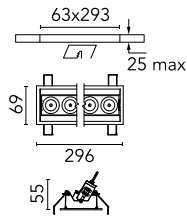

Number of heads	1	Net lumen (lm)	1814
Lamp category	LED	Mountings	Ceiling recessed
Power (W)	21.6W	Environment	Indoor dry location
CCT (K)	2700K		
CRI	90		

Optical

Lighting type	Direct
LED type	Power LED
Light distribution	Symmetric
Optical type	Flood
Beam angle (°)	33
Beam angle C90-270 (°)	33

Beam Angle: 33°

	h(m)	E(lx)	D(m)
1	5618	0.60	
2	1405	1.19	
3	624	1.79	
4	351	2.38	
5	225	2.98	

Luminous flux luminaire
1814 lm (EXTREME CUT OFF)

Electrical

Frequency (Hz)	50/60	Emergency	Without
Voltage (V)	220.00	Insulation class	II
Dimmable	Yes		
Driver	Remote included		
Driver type	Dimmable DALI		
	1		

Physical

Color	Black/Chrome	Tilt (°)	30
Orientation	Adjustable	Length (mm)	296
Trim	yes		
Recessed depth (mm)	75		
Weight (kg)	0.50		

Note

Pre-Installation frame not required.