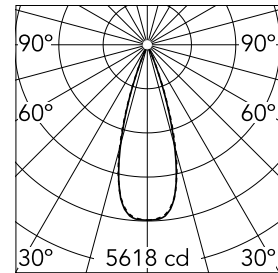

Number of heads	1	Net lumen (lm)	1814
Lamp category	LED	Mountings	Ceiling recessed
Power (W)	21.6W	Environment	Indoor dry location
CCT (K)	2700K		
CRI	90		

Optical

Lighting type	Direct
LED type	Power LED
Light distribution	Symmetric
Optical type	Flood
Beam angle (°)	33
Beam angle C90-270 (°)	33

Physical

Color	Black/Chrome	Tilt (°)	30
Orientation	Adjustable	Length (mm)	296
Trim	yes		
Recessed depth (mm)	75		
Weight (kg)	0.50		

Note

Pre-Installation frame not required.